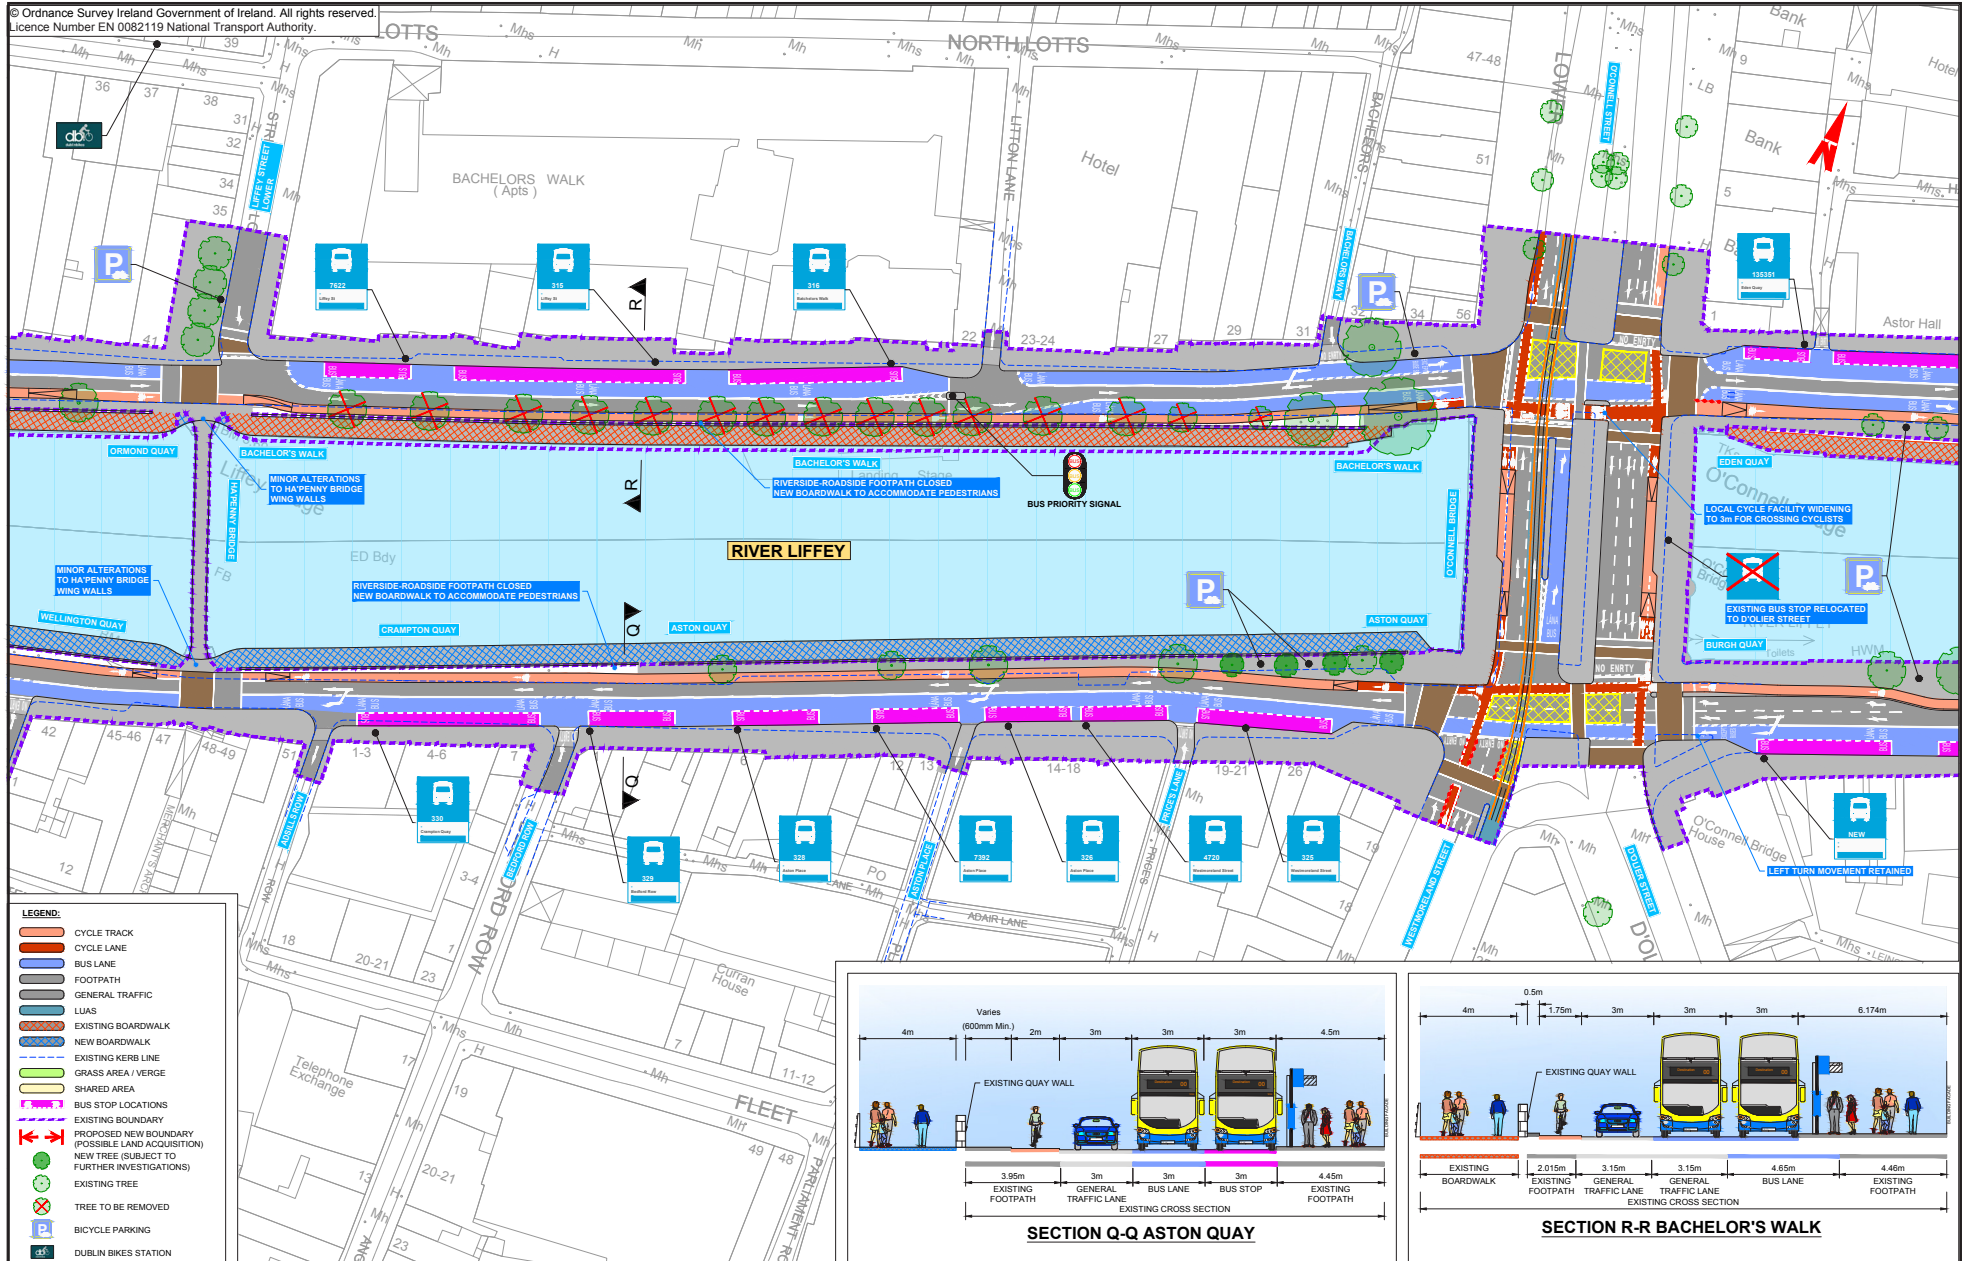

Map 9: Scheme Drawings