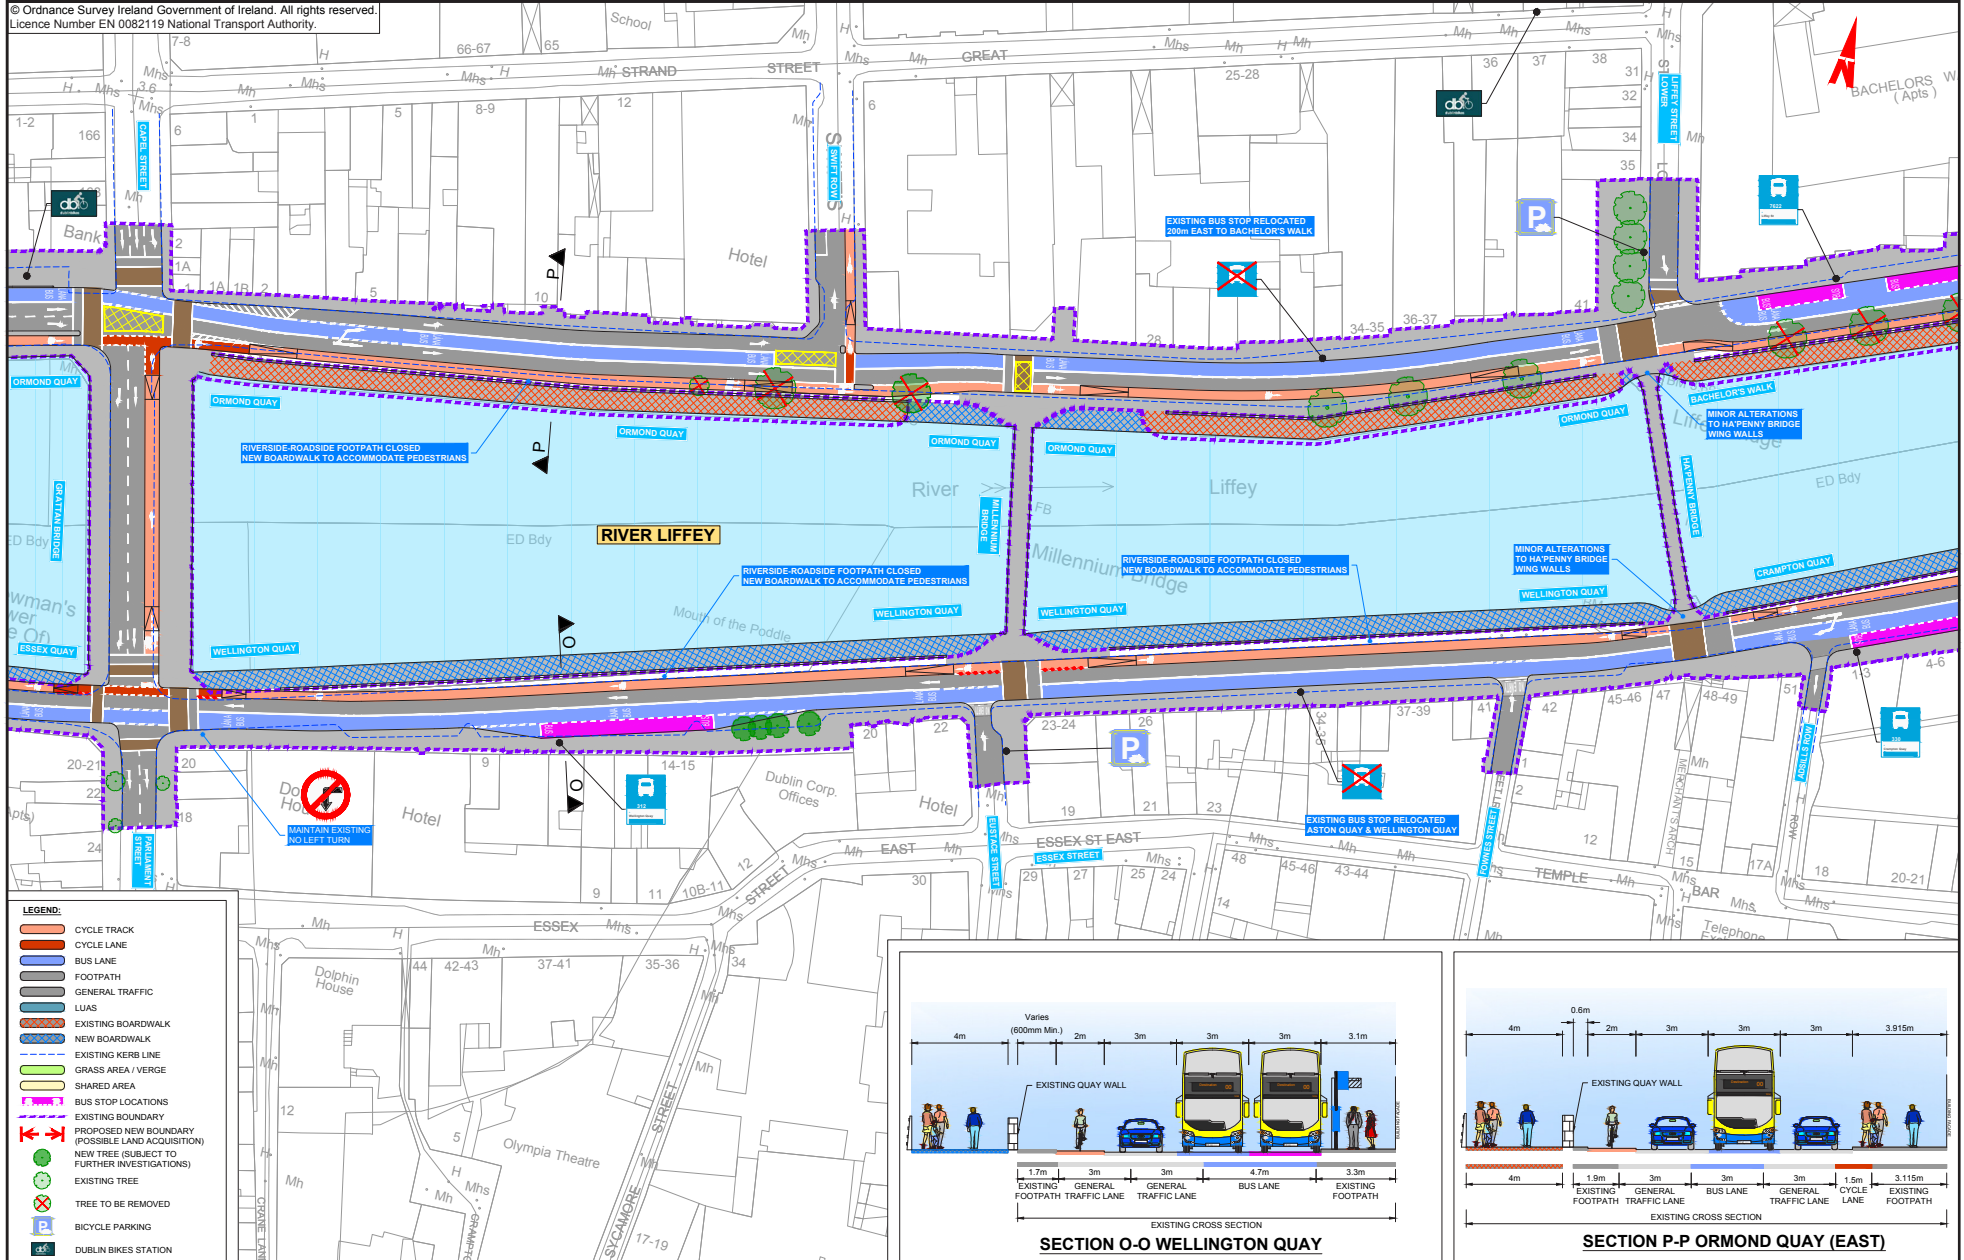

Map 8: Scheme Drawings