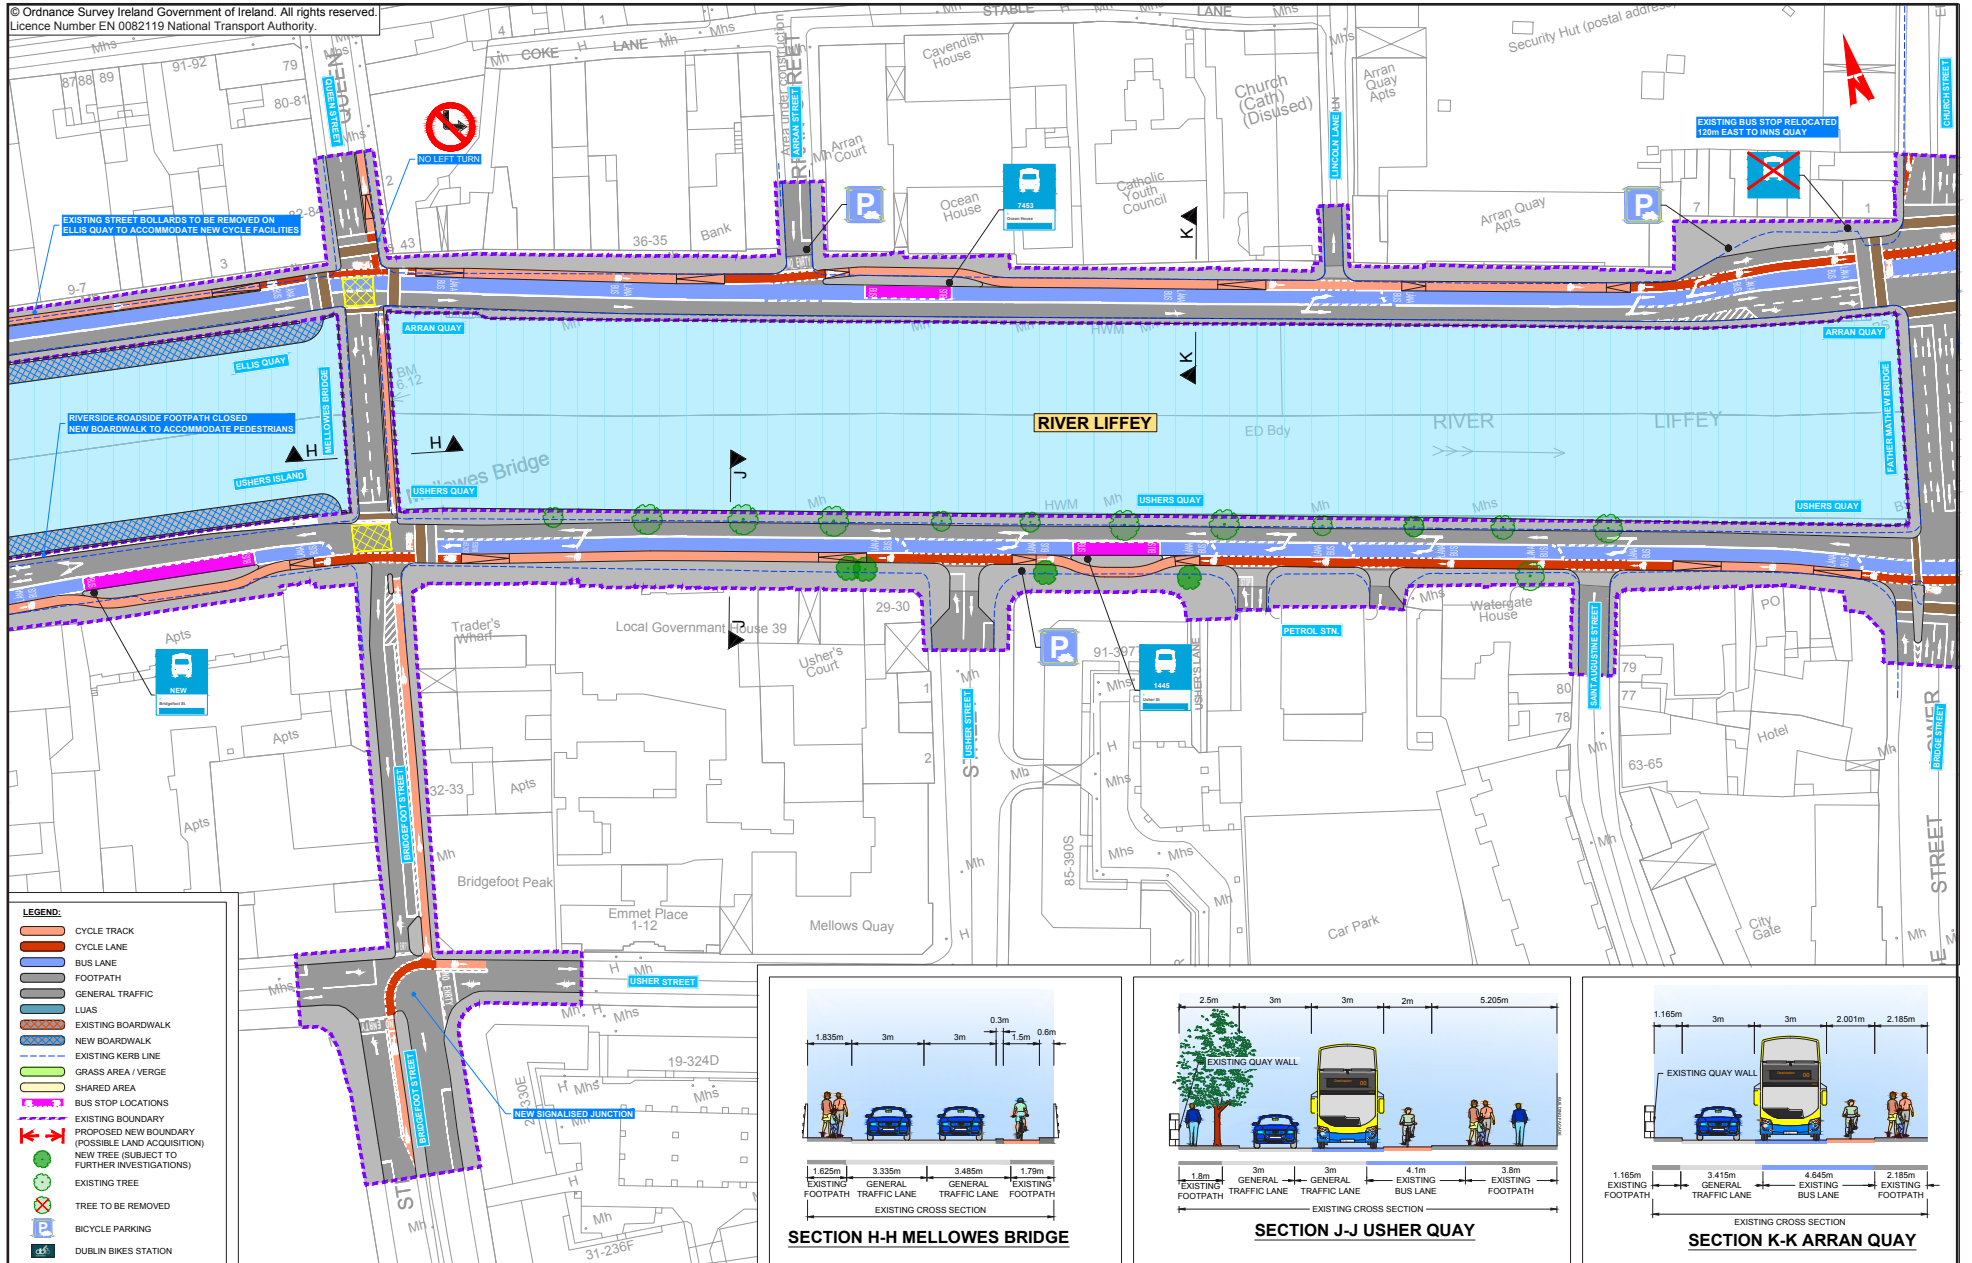

Liffey Cycle Route

Index Map

Map 2: Scheme Drawings

© Ordnance Survey Ireland Government of Ireland. All rights reserved.
Licence Number EN 0082119 National Transport Authority.

Map 3: Scheme Drawings

Map 4: Scheme Drawings

Map 5: Scheme Drawings

Map 6: Scheme Drawings

© Ordnance Survey Ireland Government of Ireland. All rights reserved. Licence Number EN 0082119 National Transport Authority.

Map 7: Scheme Drawings

Map 8: Scheme Drawings

© Ordnance Survey Ireland Government of Ireland. All rights reserved.
Licence Number EN 0082119 National Transport Authority.

Map 9: Scheme Drawings

© Ordnance Survey Ireland Government of Ireland. All rights reserved.
Licence Number EN 0082119 National Transport Authority.

© Ordnance Survey Ireland Government of Ireland. All rights reserved.
Licence Number EN 0082119 National Transport Authority.

Map 11: Scheme Drawings

© Ordnance Survey Ireland Government of Ireland. All rights reserved.
Licence Number EN 0082119 National Transport Authority.