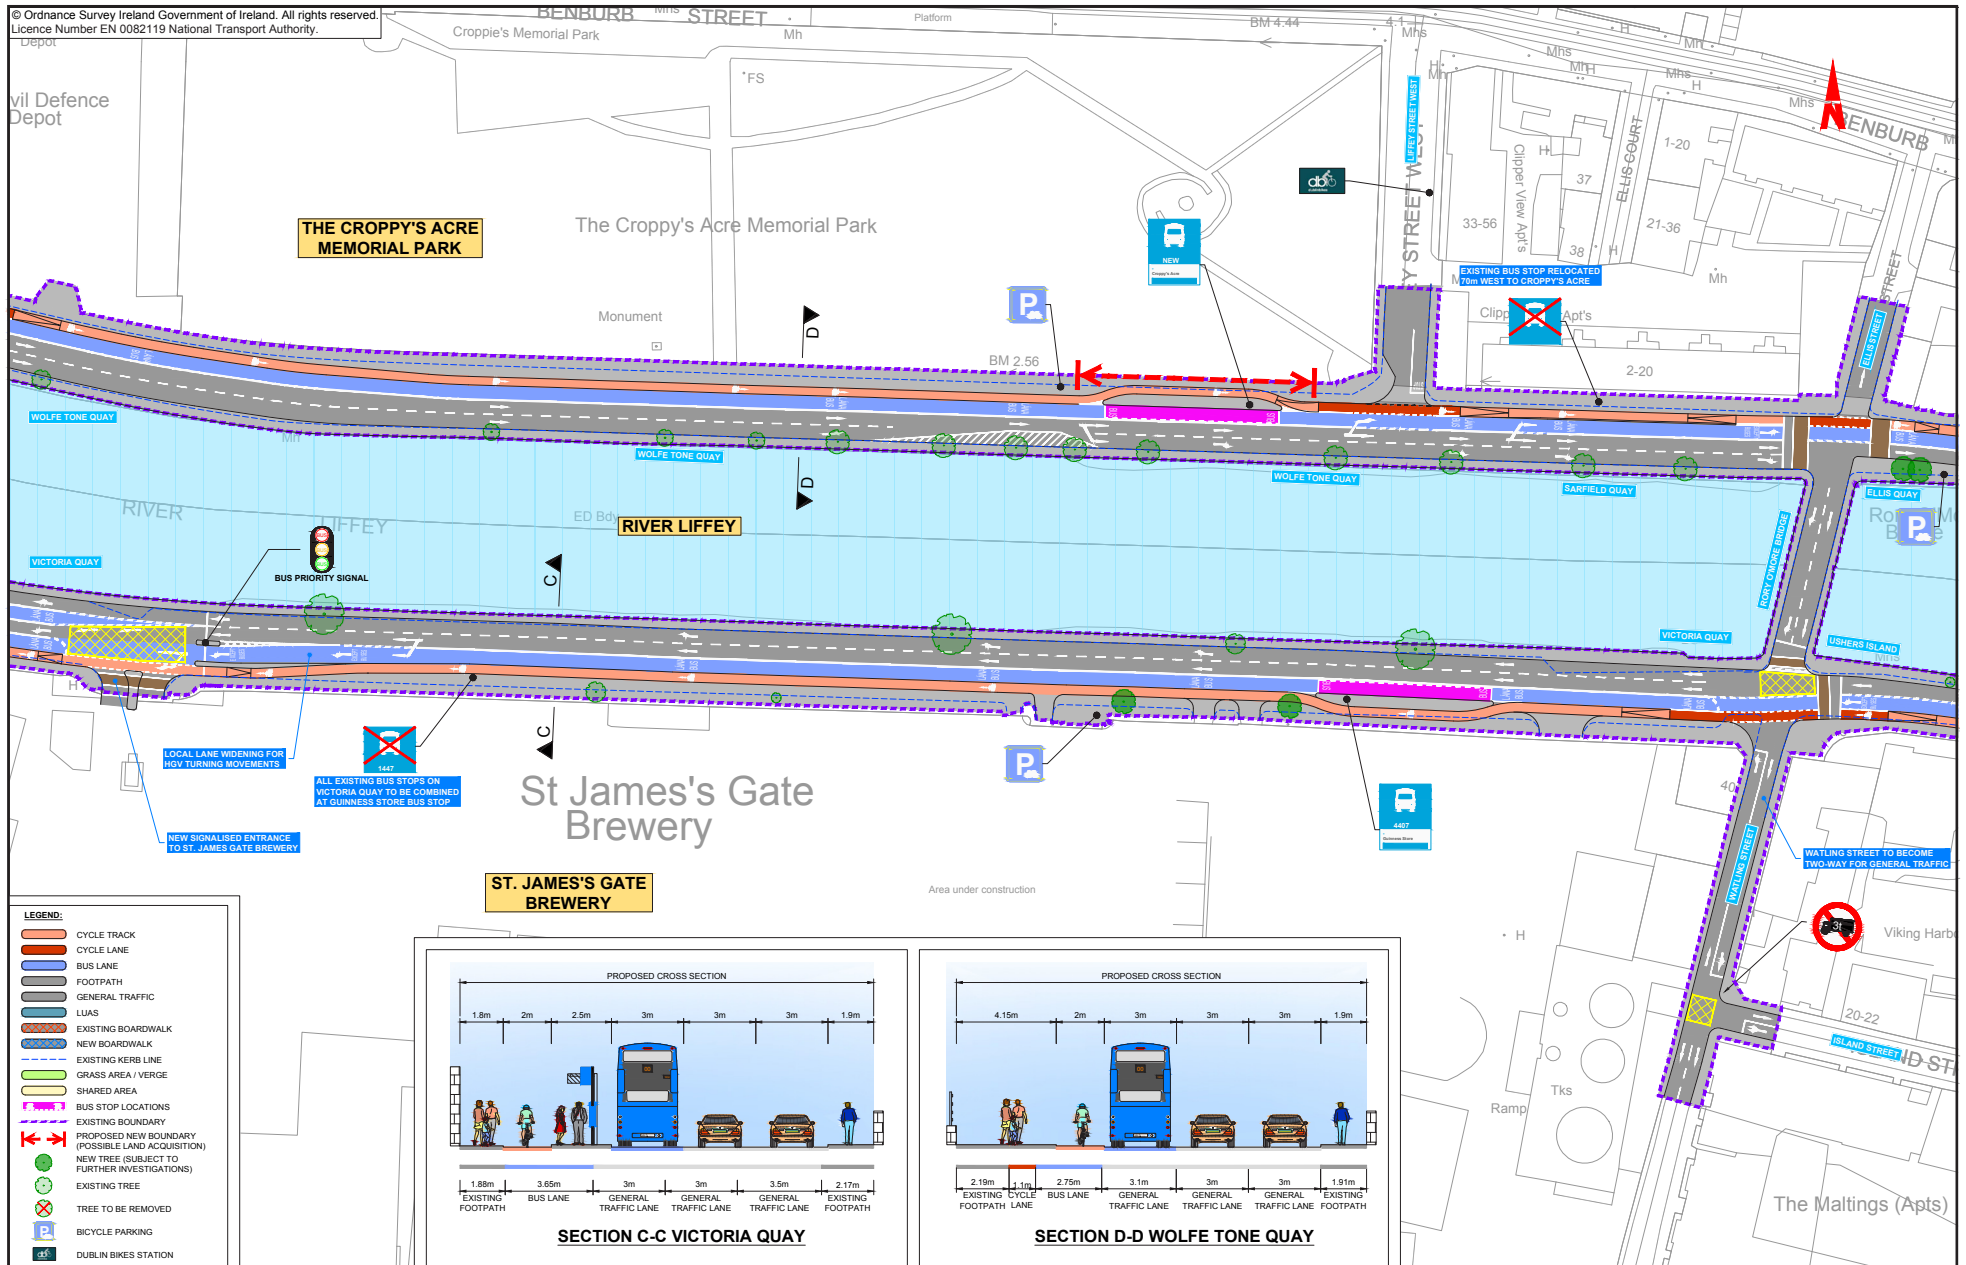

Liffey Cycle Route

Index Map

Map 2: Scheme Drawings

© Ordnance Survey Ireland Government of Ireland. All rights reserved.
Licence Number EN 0082119 National Transport Authority.

Map 3: Scheme Drawings

Map 4: Scheme Drawings

Map 5: Scheme Drawings

Map 6: Scheme Drawings

© Ordnance Survey Ireland Government of Ireland. All rights reserved. Licence Number EN 0082119 National Transport Authority.

Map 7: Scheme Drawings

Map 8: Scheme Drawings

© Ordnance Survey Ireland Government of Ireland. All rights reserved.
Licence Number EN 0082119 National Transport Authority.

Map 9: Scheme Drawings

© Ordnance Survey Ireland Government of Ireland. All rights reserved.
Licence Number EN 0082119 National Transport Authority.

© Ordnance Survey Ireland Government of Ireland. All rights reserved.
Licence Number EN 0082119 National Transport Authority.

Map 11: Scheme Drawings

© Ordnance Survey Ireland Government of Ireland. All rights reserved.
Licence Number EN 0082119 National Transport Authority.