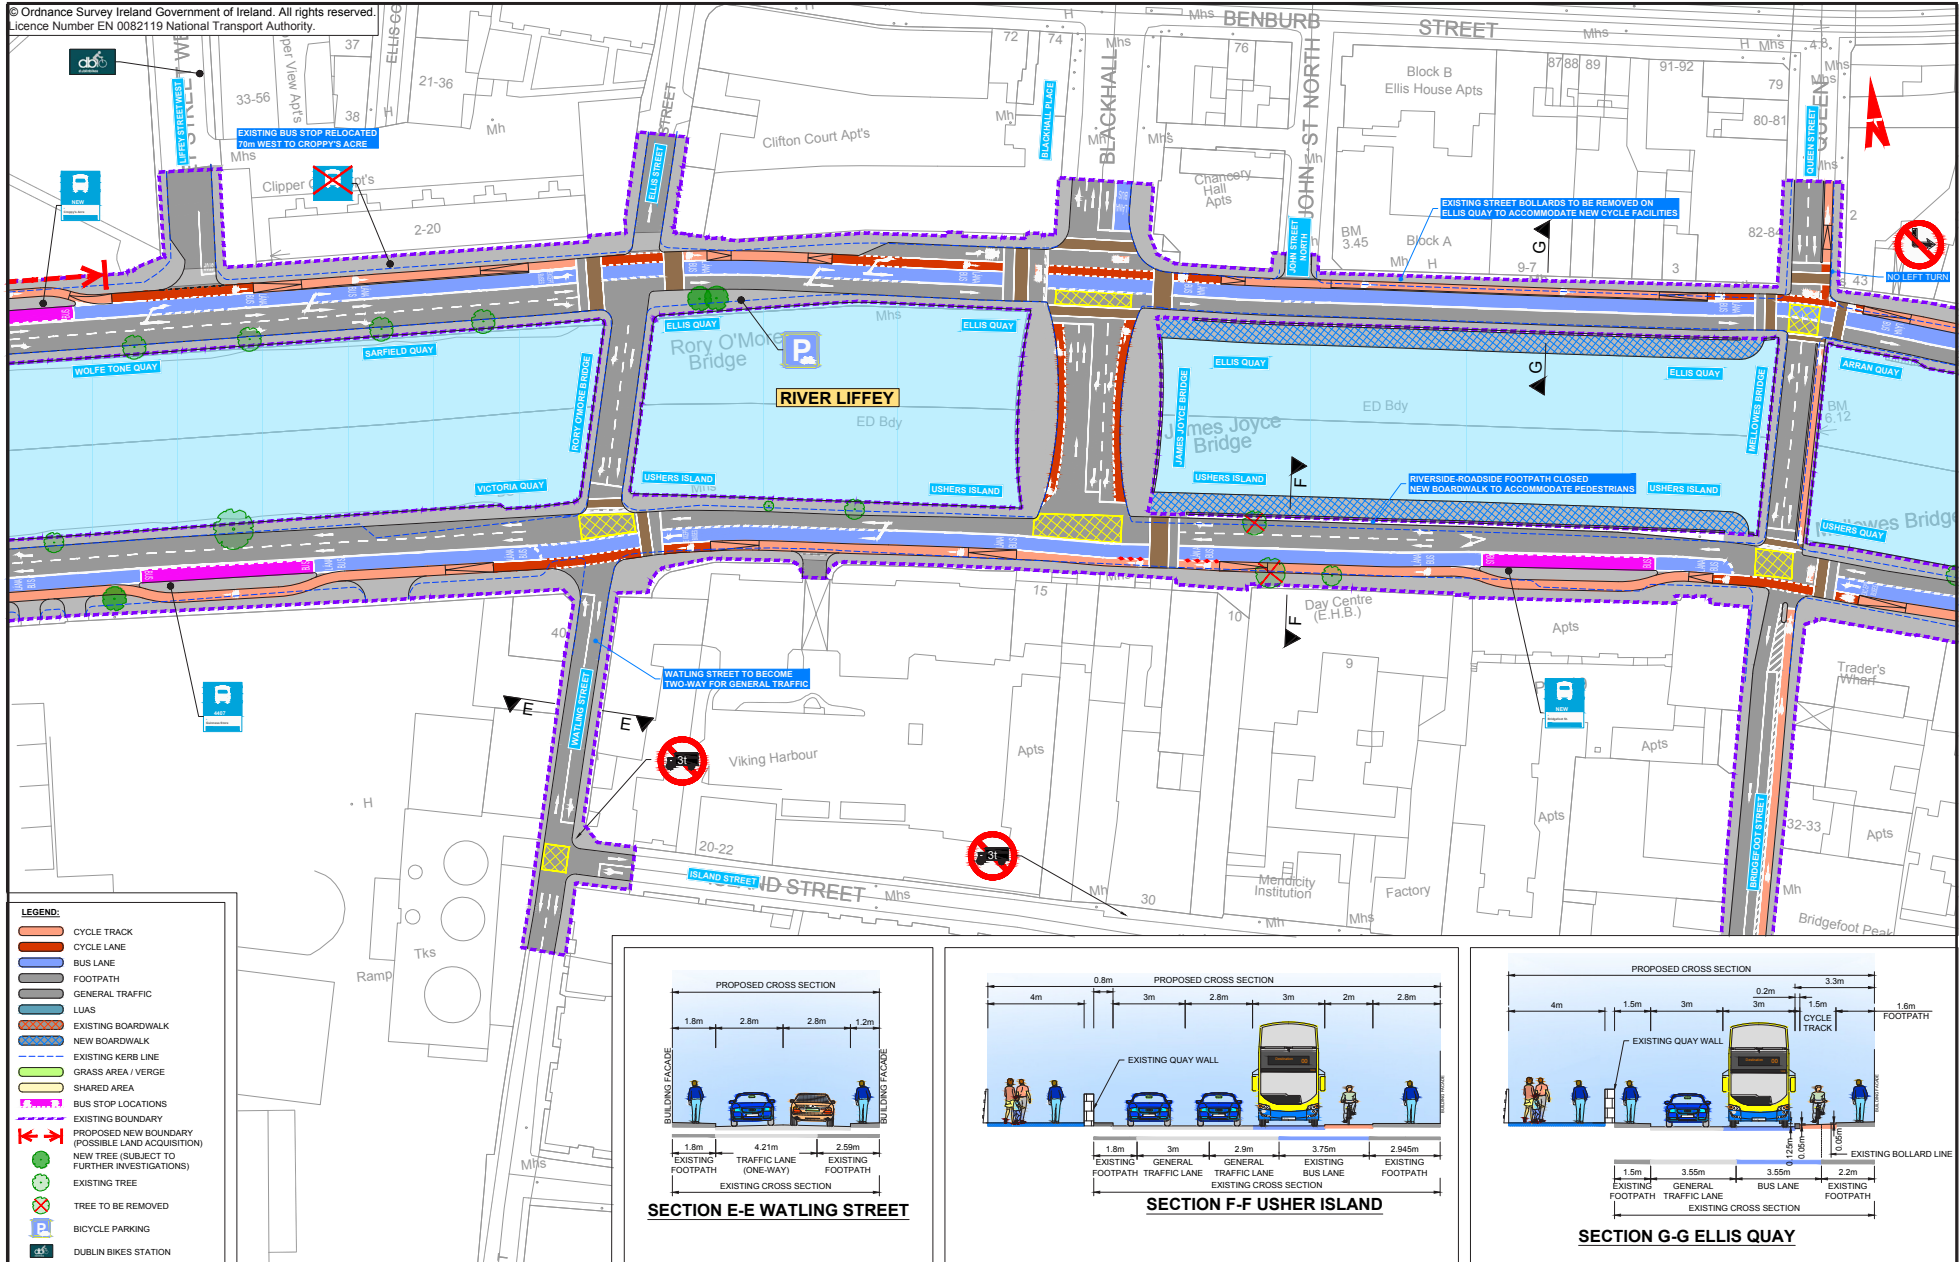

Liffey Cycle Route

Index Map

Map 2: Scheme Drawings

© Ordnance Survey Ireland Government of Ireland. All rights reserved.
Licence Number EN 0082119 National Transport Authority.

Map 3: Scheme Drawings

Map 4: Scheme Drawings

© Ordnance Survey Ireland Government of Ireland. All rights reserved.
Licence Number EN 0082119 National Transport Authority.

Map 9: Scheme Drawings

© Ordnance Survey Ireland Government of Ireland. All rights reserved.
Licence Number EN 0082119 National Transport Authority.

© Ordnance Survey Ireland Government of Ireland. All rights reserved.
Licence Number EN 0082119 National Transport Authority.

Map 11: Scheme Drawings

© Ordnance Survey Ireland Government of Ireland. All rights reserved.
Licence Number EN 0082119 National Transport Authority.