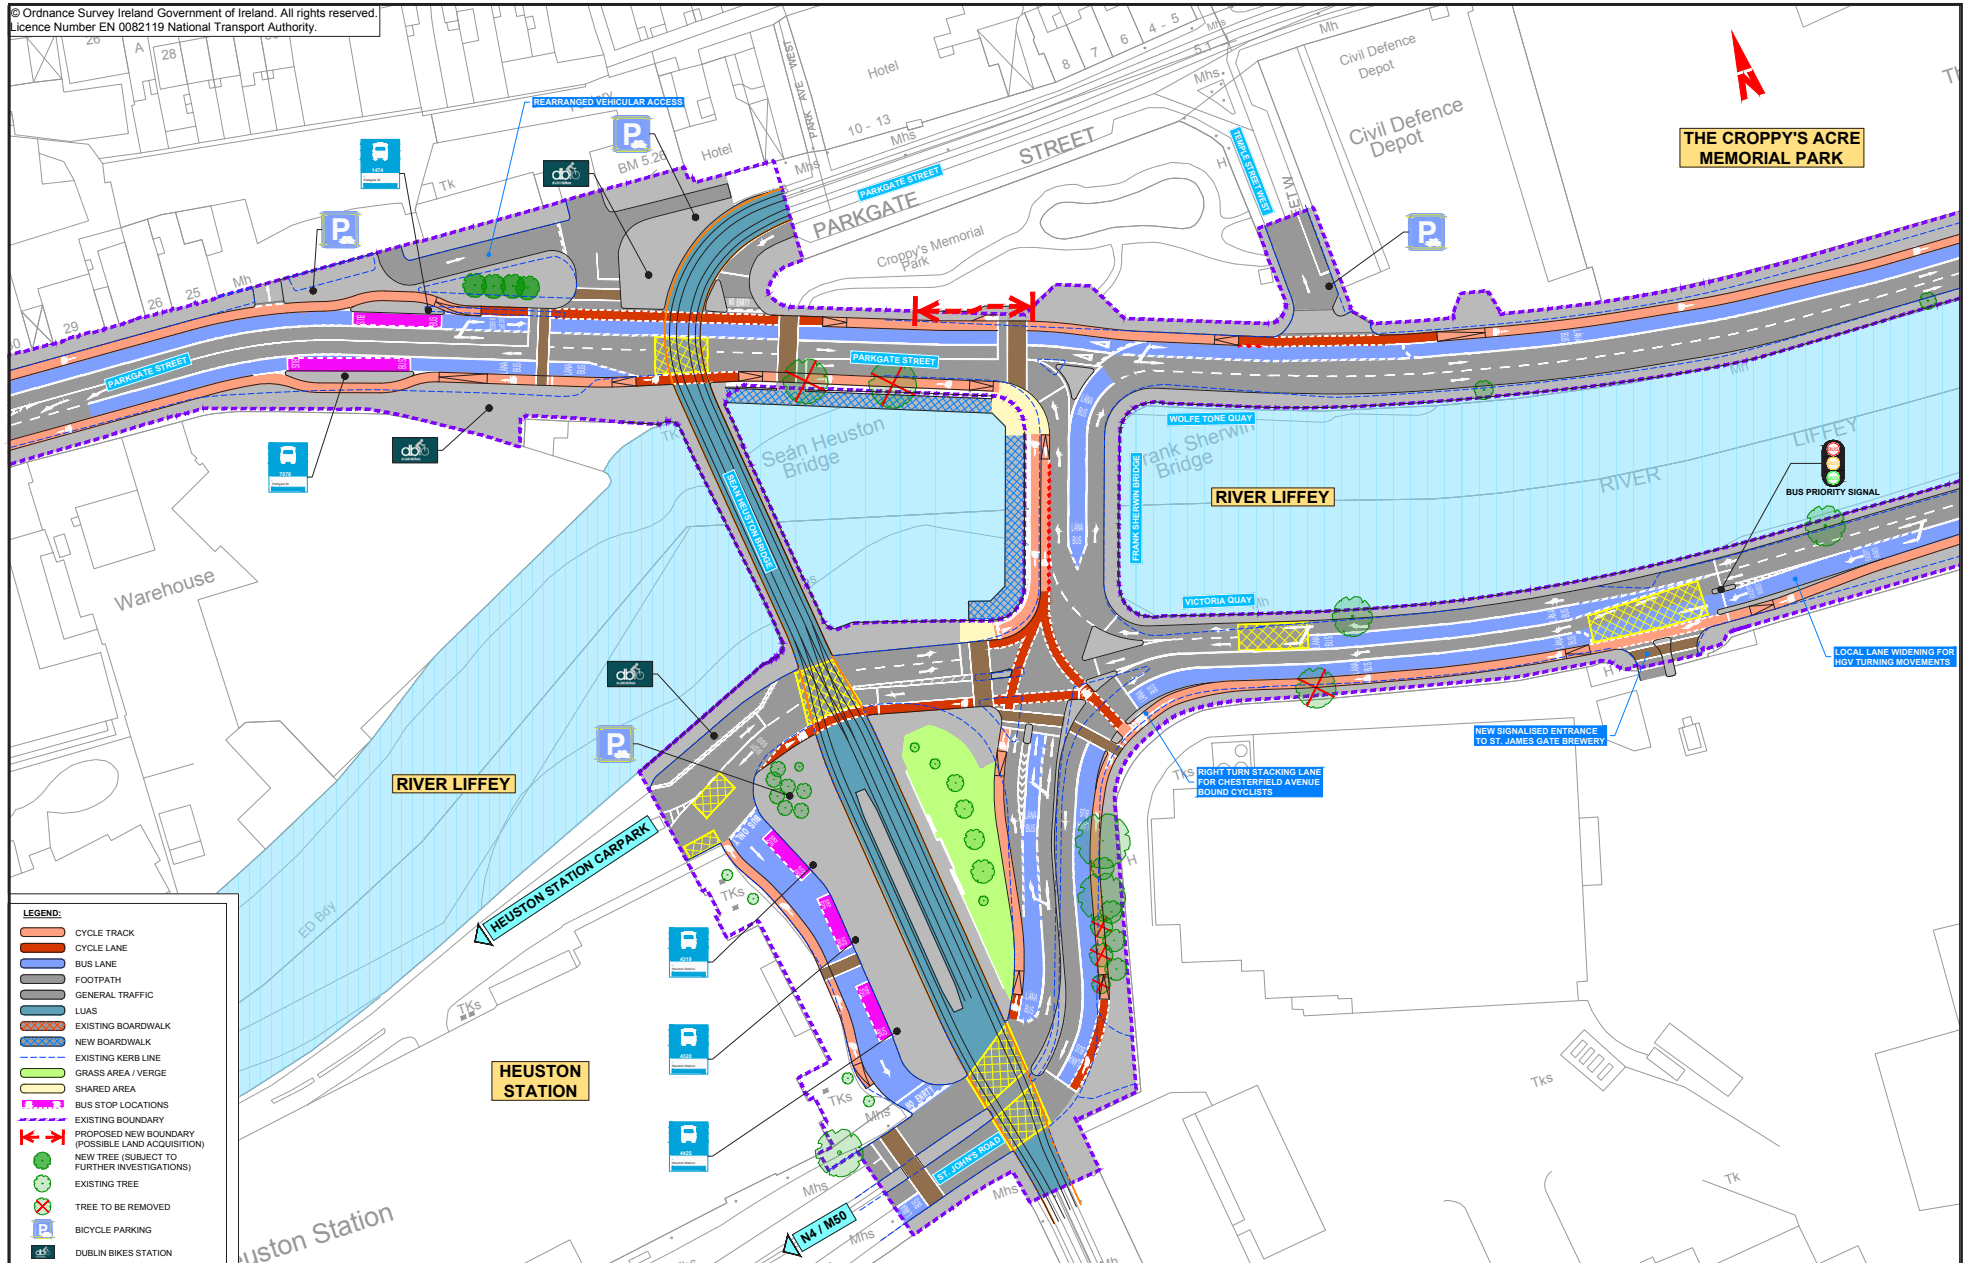

Map 2: Scheme Drawings