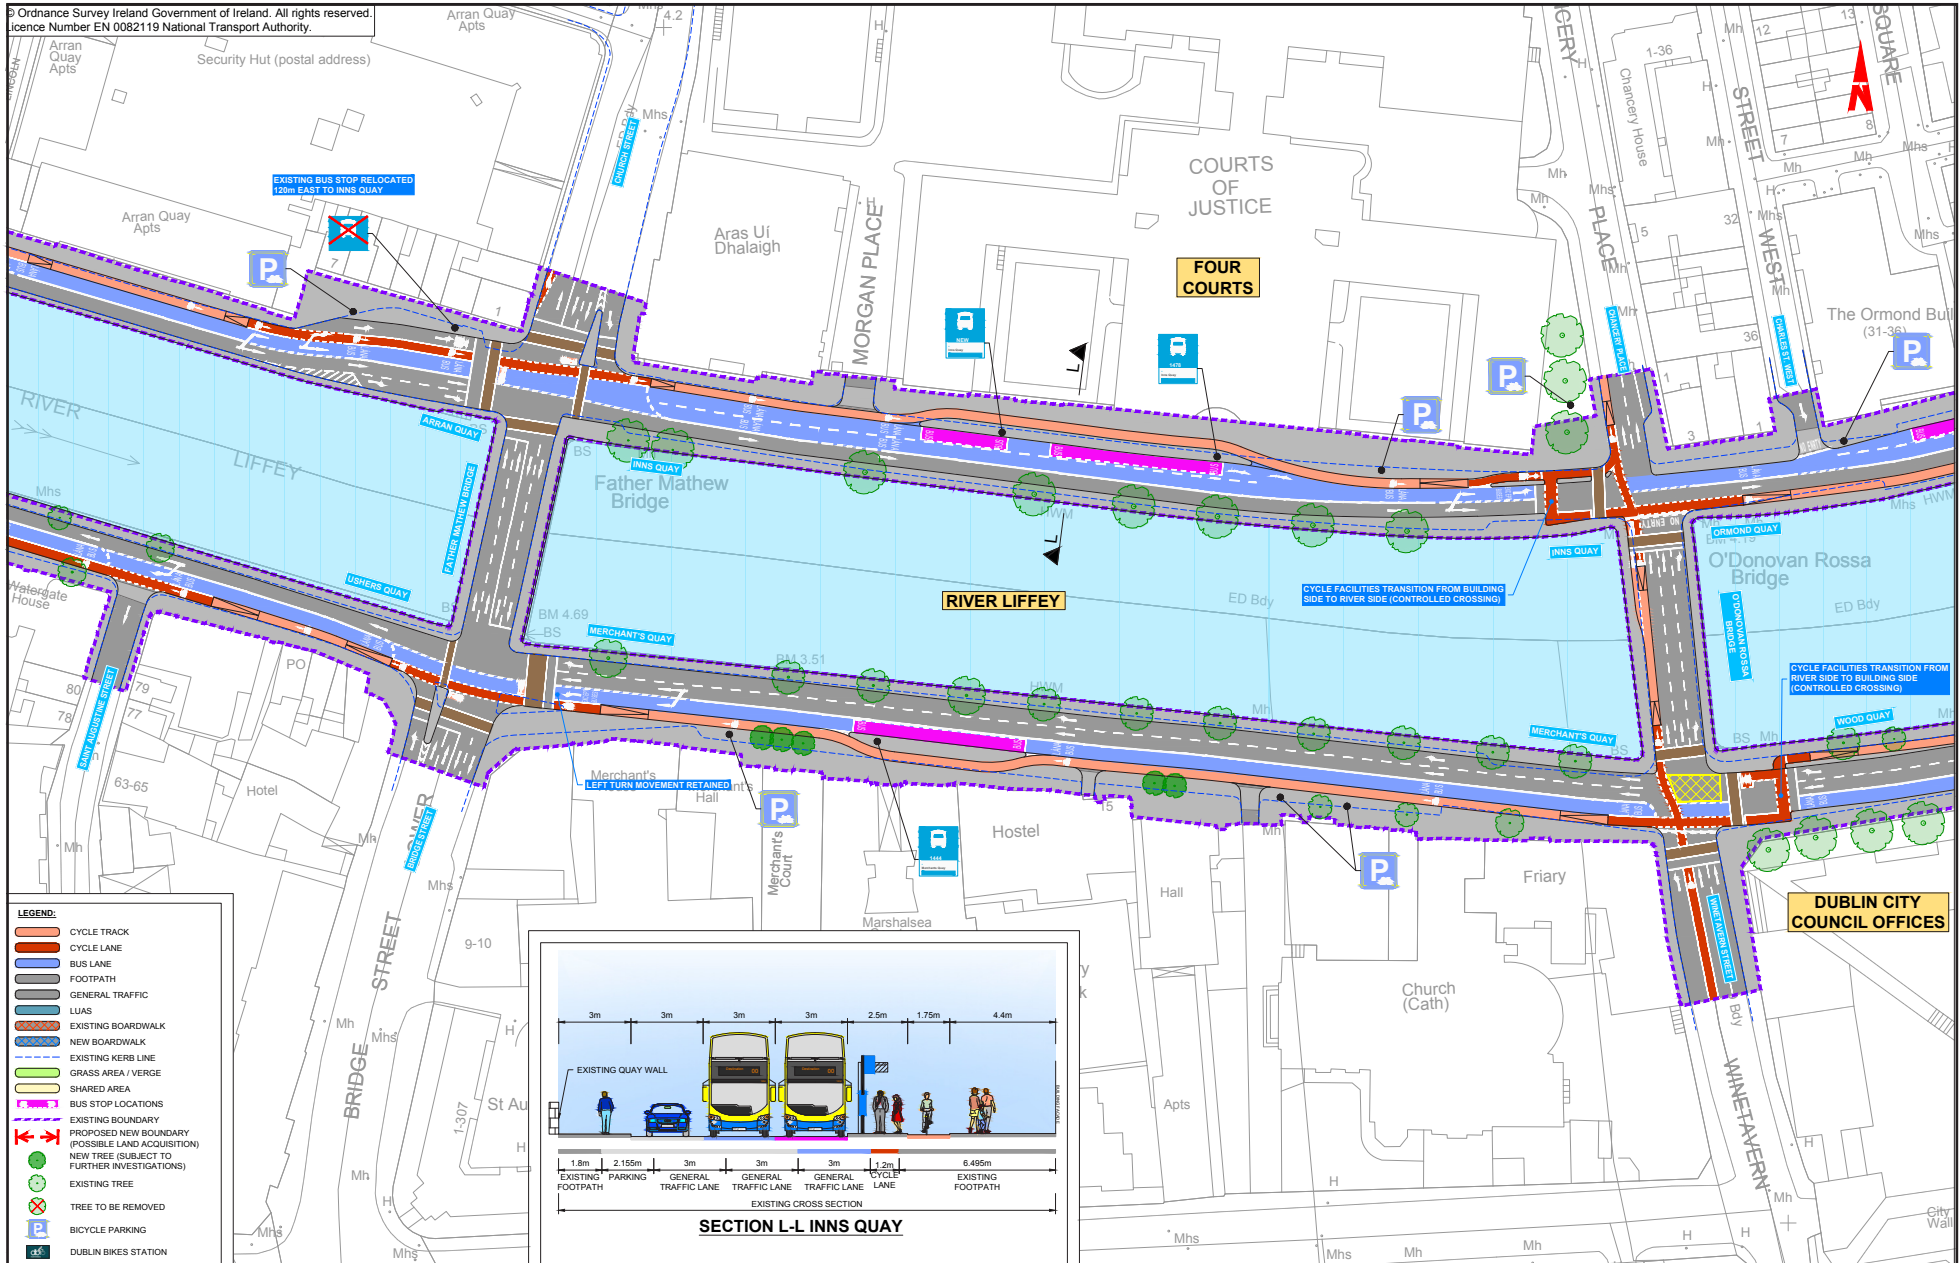

Map 6: Scheme Drawings