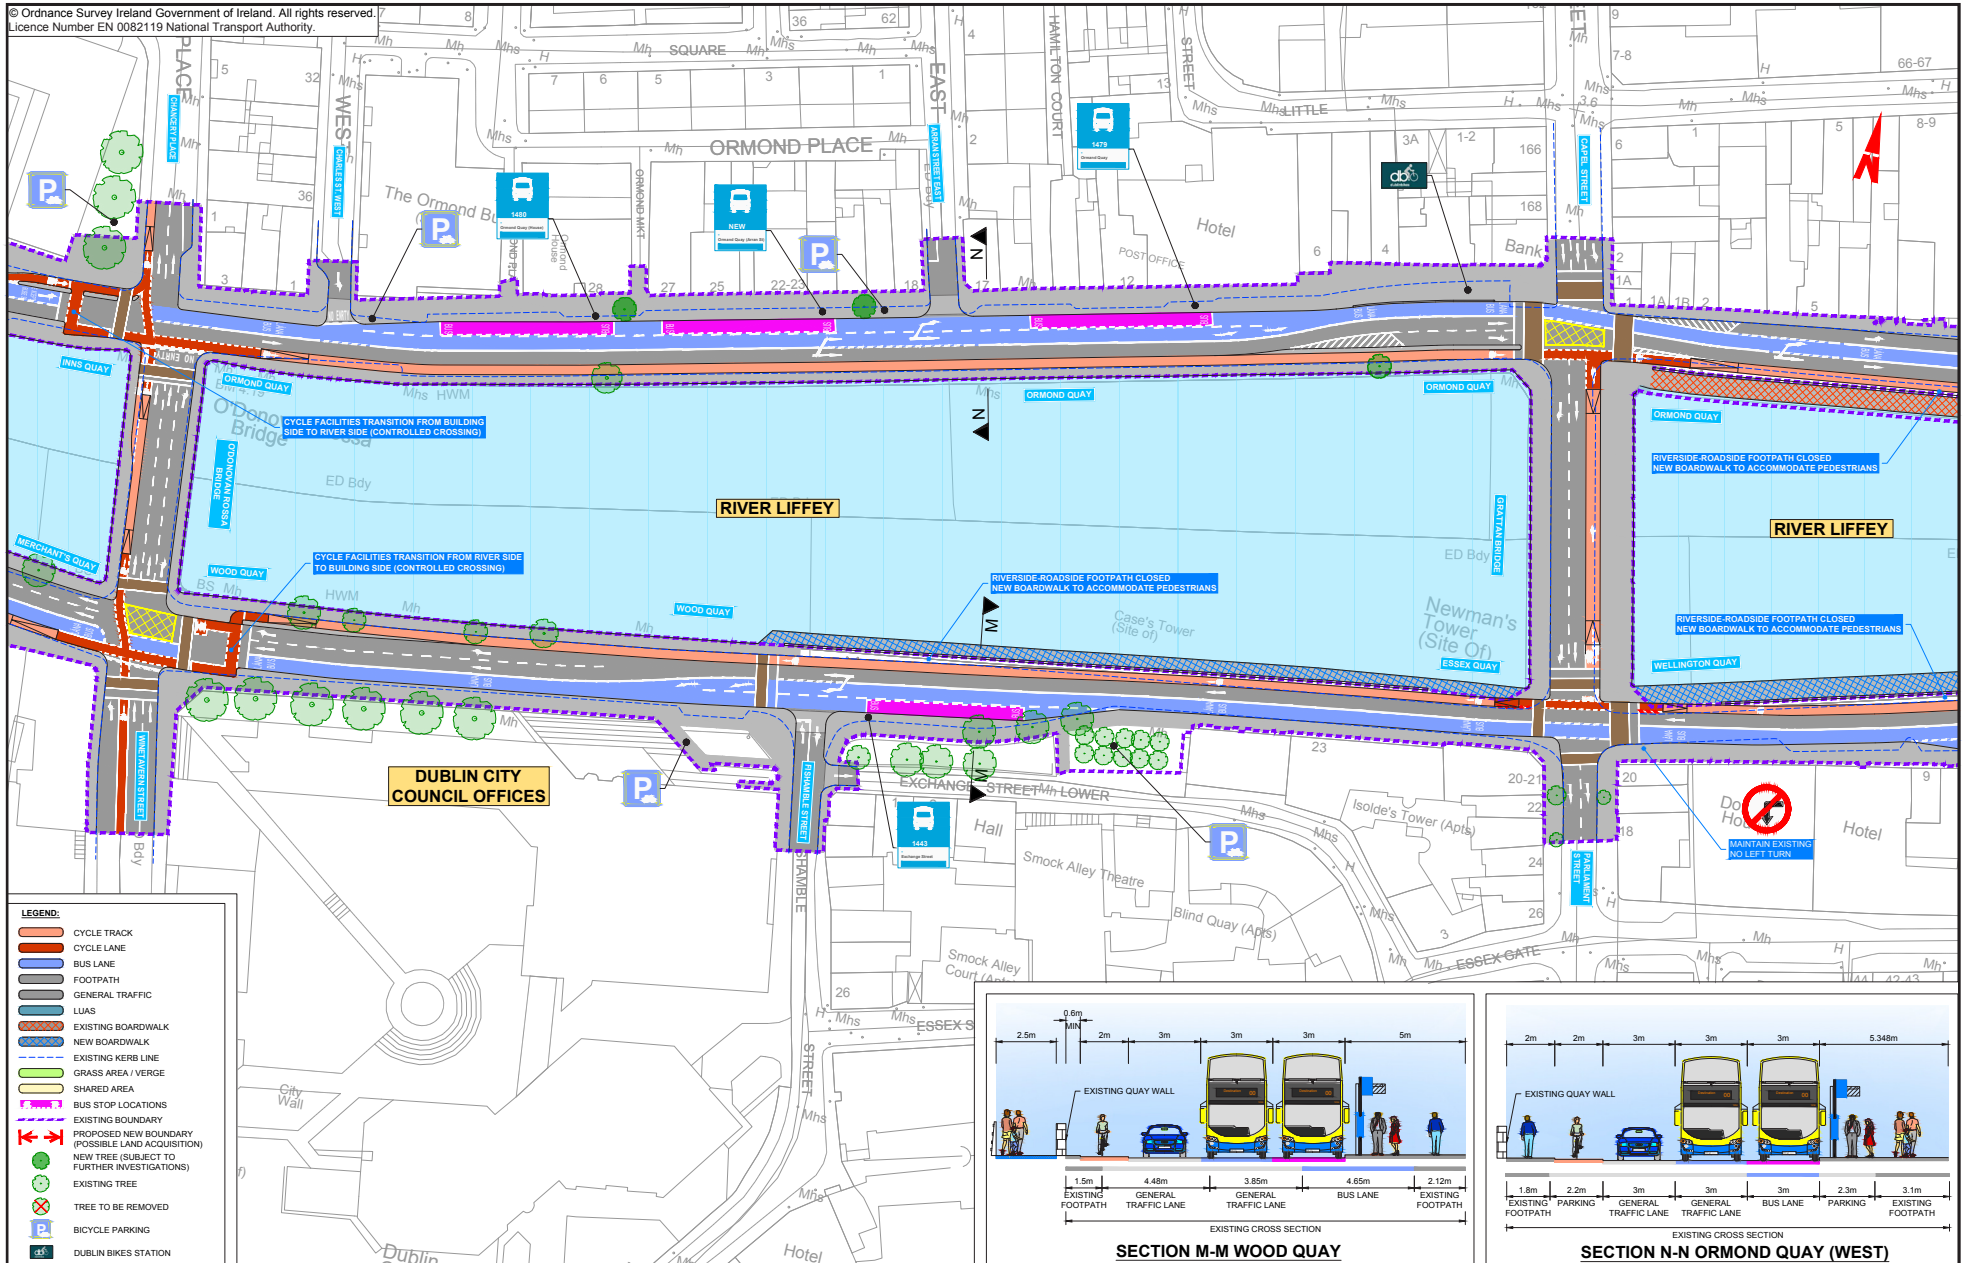

Map 7: Scheme Drawings