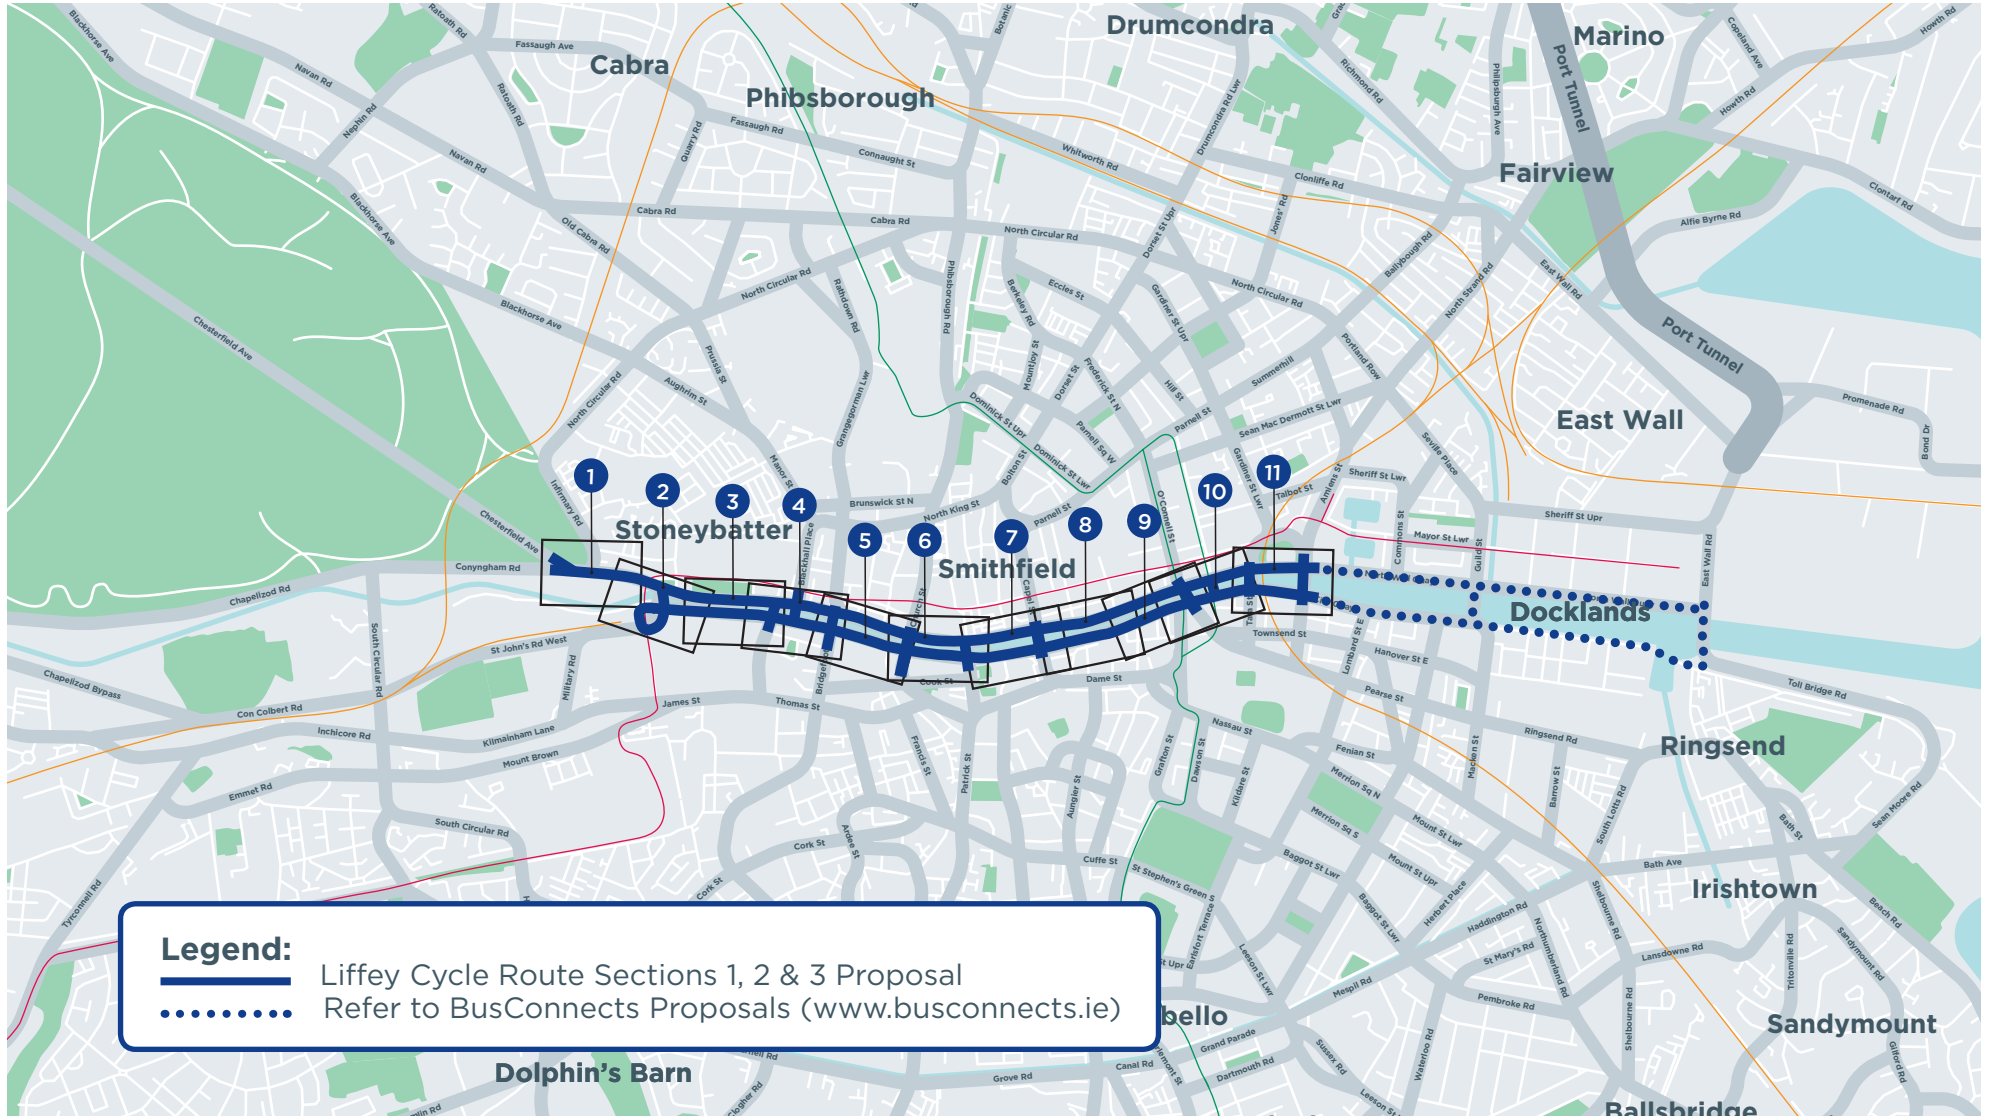

Liffey Cycle Route

Index Map

Map 2: Scheme Drawings

© Ordnance Survey Ireland Government of Ireland. All rights reserved.
Licence Number EN 0082119 National Transport Authority.

Map 3: Scheme Drawings

Map 4: Scheme Drawings