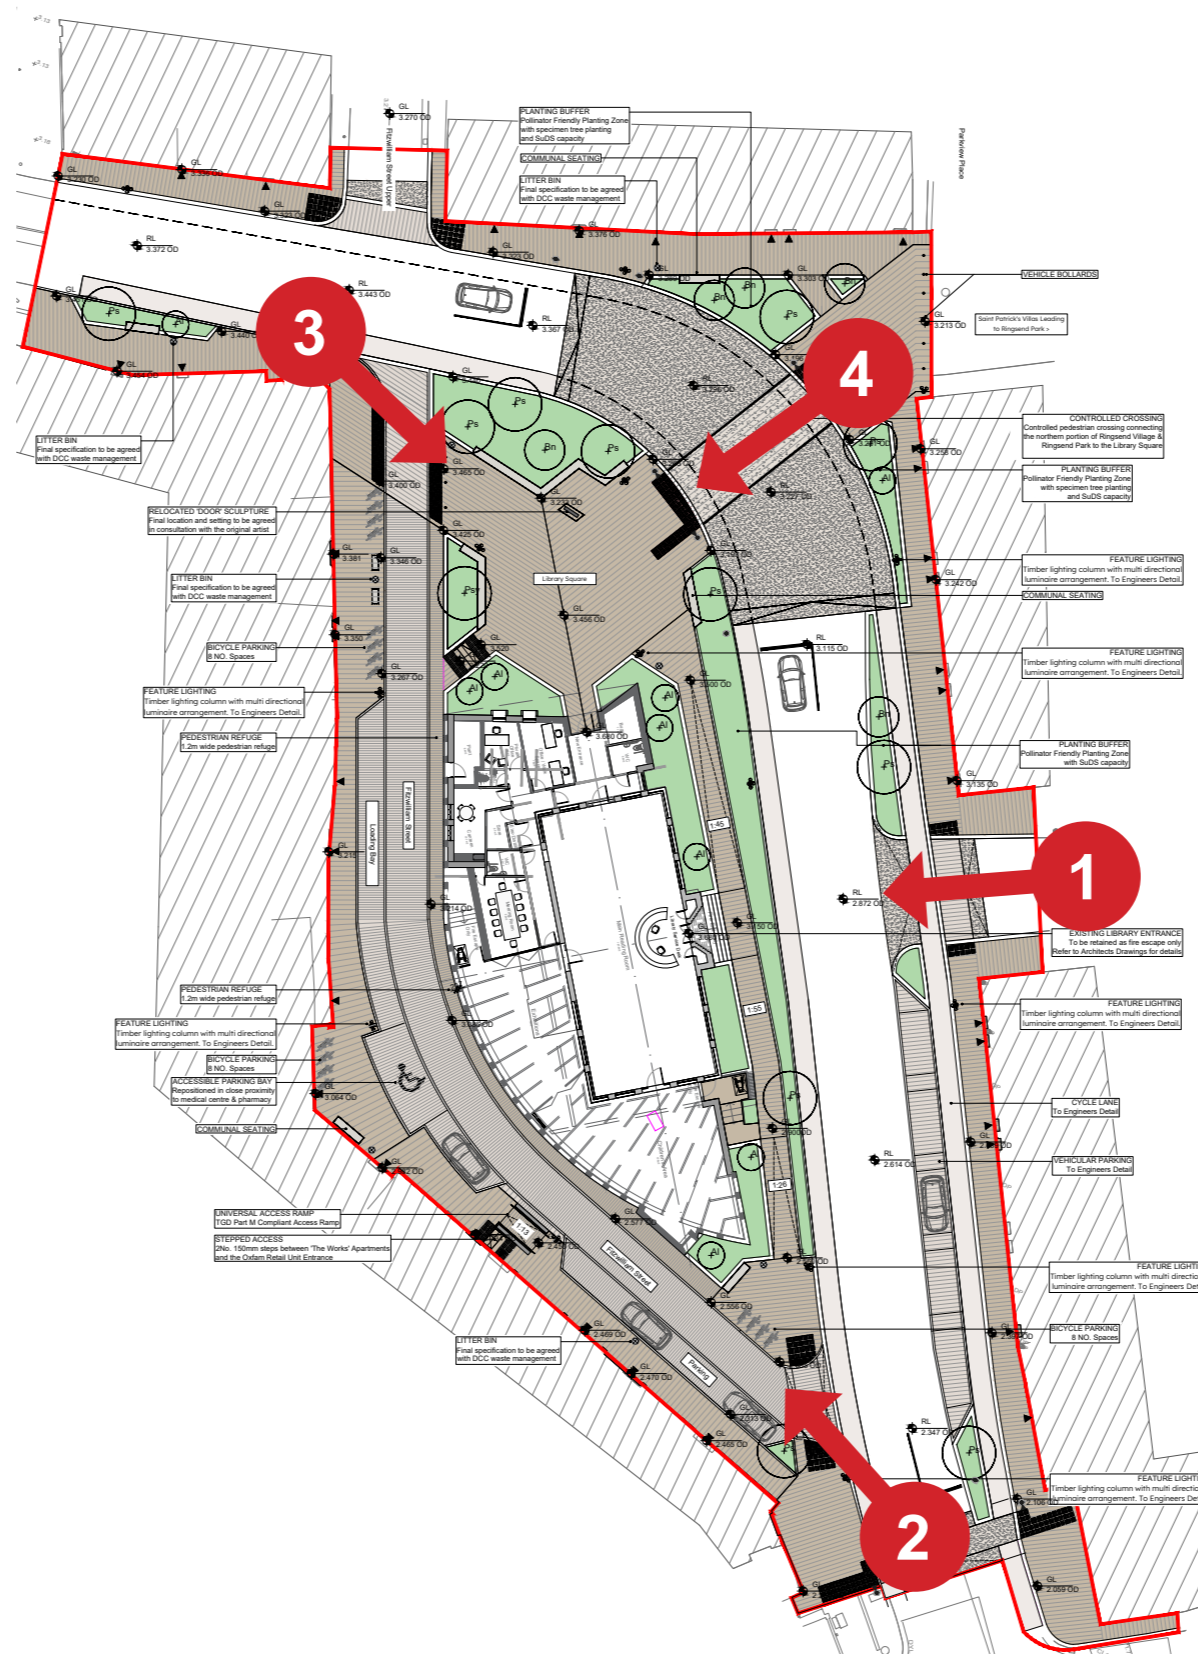

RINGSEND LIBRARY

CGI AND PHOTOMONTAGE VIEWS

PREPARED BY:
DMOD ARCHITECTS

DATE: MARCH 2023

CGI AND PHOTOMONTAGE LOCATIONS VIEWS 1 - 4

Plan shown as reference only. Please refer to planning drawing pack.

OUTLINE PLANTING SCHEDULE

SPECIMEN TREE PLANTING			
No.	Code	Botanical Name	Common Name
	Ps	<i>Pinus sylvestris</i>	Scots Pine
	Psy	<i>Pinus sylvestris</i> *	Scots Pine
	Bn	<i>Betula nigra</i> 'Heritage'	River Birch
*Note - Final tree species, location and substrate detailing dependent on extent of SuDS planting zones within scheme. TBC following level exercise			
SPECIMEN SHRUB PLANTING			
No.	Code	Name	Specification
	A1	<i>Amelanchier lamarckii</i>	Min 80 Pot, Min Ht. 2.5m, Min 5 branches, Multistem, WR
PLANTING MIX			
No.	Code	Botanical Name	Specification
	n1a	<i>Astrantia</i> 'Buckland'	Min 2L Pot
	n1a	<i>Asiibe chinensis</i> 'Black Pearl'	Chinese Asiibe, Min 2L Pot
	n1a	<i>Asiibe chinensis</i> 'Purple Candle'	Chinese Asiibe, Min 2L Pot
	n1a	<i>Asplenium scolopendrium</i>	Hart's-tongue fern, Min 2L Pot
	n1a	<i>Athyrium filix-femina</i>	Lady Fern, Min 2L Pot
	n1a	<i>Calamagrostis canadensis</i>	Bluejoint Grass, Min 2L Pot
	n1a	<i>Carex elata</i> 'Nurea'	Golden sedge, Min 2L Pot
	n1a	<i>Cyperus involucreatus</i>	Umbrella Plant, Min 2L Pot
	n1a	<i>Echinacea purpurea</i> 'Butterfly Kisses'	Purple coneflower, Min 2L Pot
	n1a	<i>Ligularia dentata</i> 'Desdemona'	Leopard plant, Min 2L Pot
	n1a	<i>Luzula nivea</i>	Snowy woodrush, Min 2L Pot
	n1a	<i>Osmunda regalis</i>	Royal Fern, Min 2L Pot
	n1a	<i>Panicum virgatum</i> 'Shenandoah'	Switch Grass, Min 2L Pot
	n1a	<i>Rudbeckia fulgida</i>	Black-eyed Susan, Min 2L Pot
	n1a	<i>Stachys palustris</i>	Clown's all-heal, Min 2L Pot
	n1a	<i>Tiarella cordifolia</i>	Foam Flower, Min 2L Pot
	n1a	<i>Verbena hastata</i>	American blue vervain, Min 2L Pot