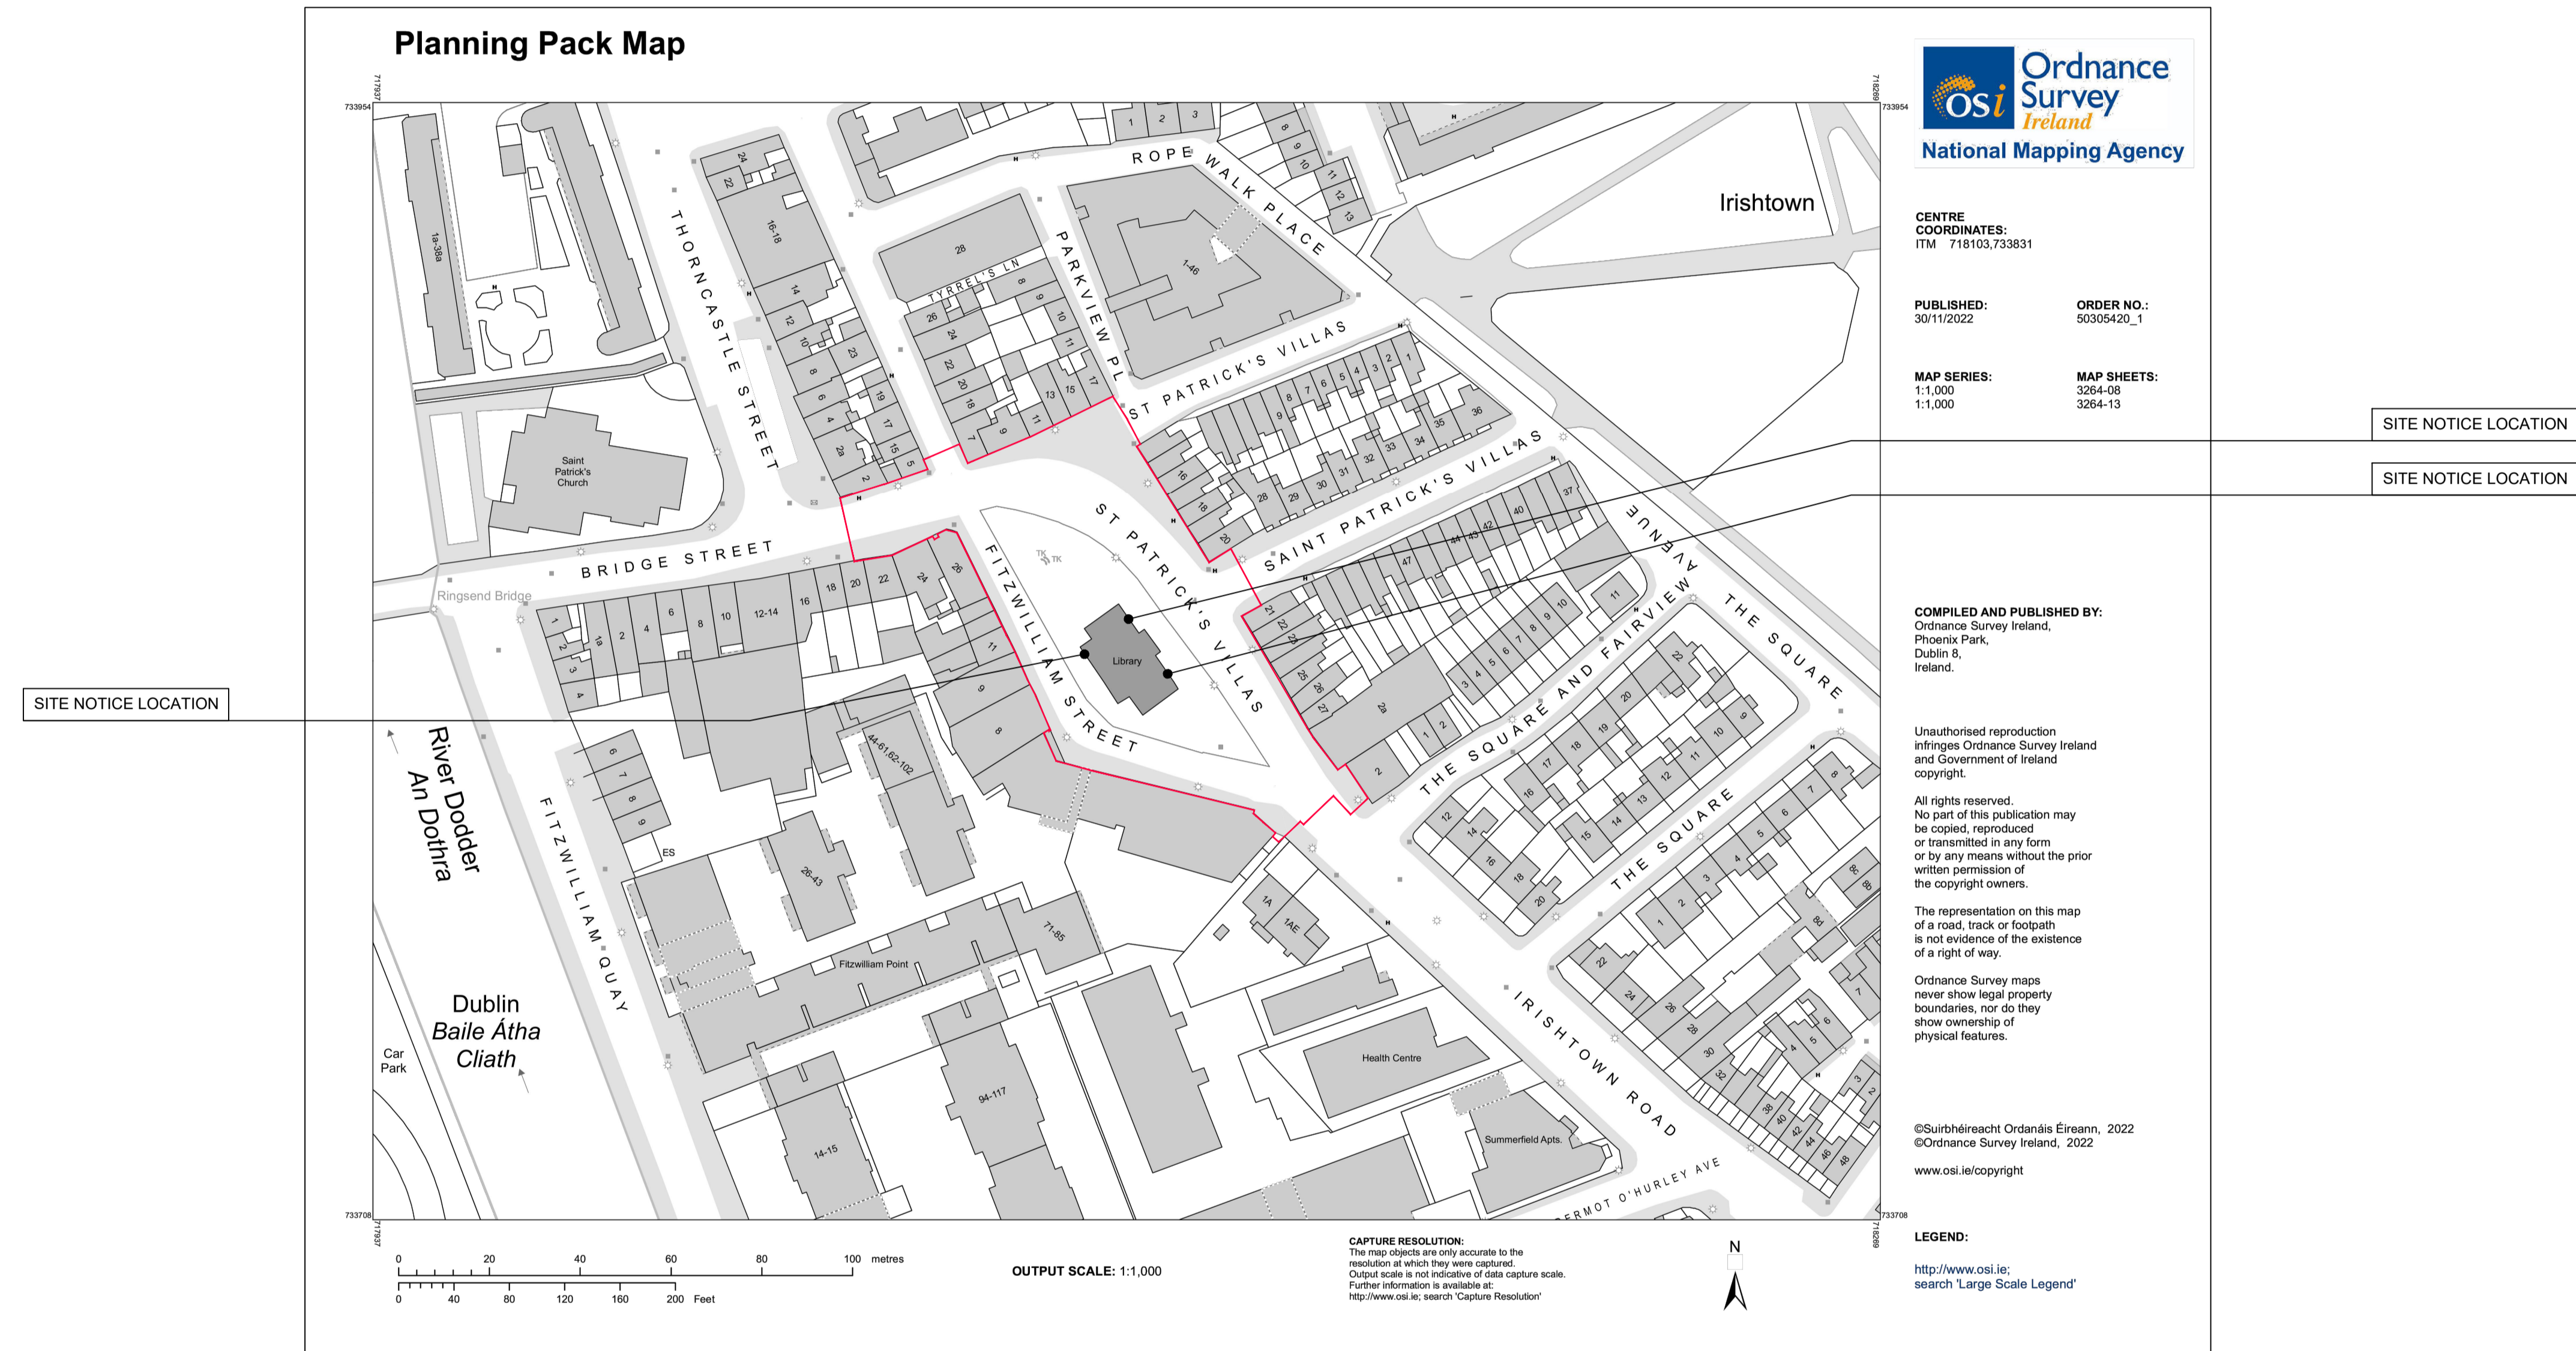

LEGEND

— Site boundary in red, subject of application.

SITE NOTICE LOCATION

SITE NOTICE LOCATION

SITE NOTICE LOCATION

01 Site Location Plan
010 Scale: 1:1,000

- 26/09/23 AOD | DOC Issued for Planning			
Client:	Dublin City Council		
Project:	Library Square Ringsend		
Drawing title:	Site Location Plan		
Job number:	21040		
Drawing number:	010	Stage:	AP
Drawing reference:	21040 AP 010 Rev -		
Scale:	1: 1000 @A1	Revision:	-
Date created:	30/11/2022	Author:	AOD

PLANNING

DMOD ARCHITECTS
Cathedral Court
New Street
Dublin 8
Ireland
D08 Y5Y1
T +353-1 491 1700
mail@dmod.ie
www.dmod.ie