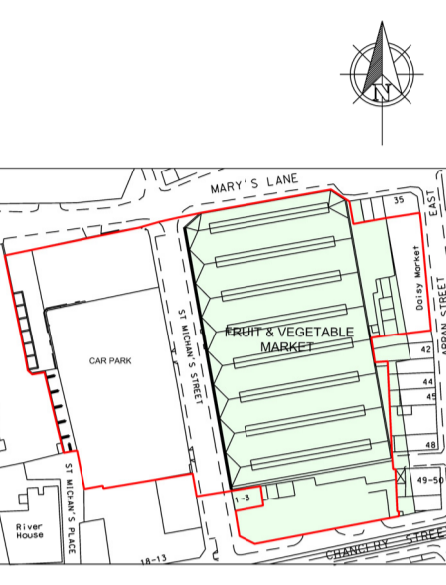

ST MICHAN'S STREET

CHANCERY STREET

MARY'S LANE