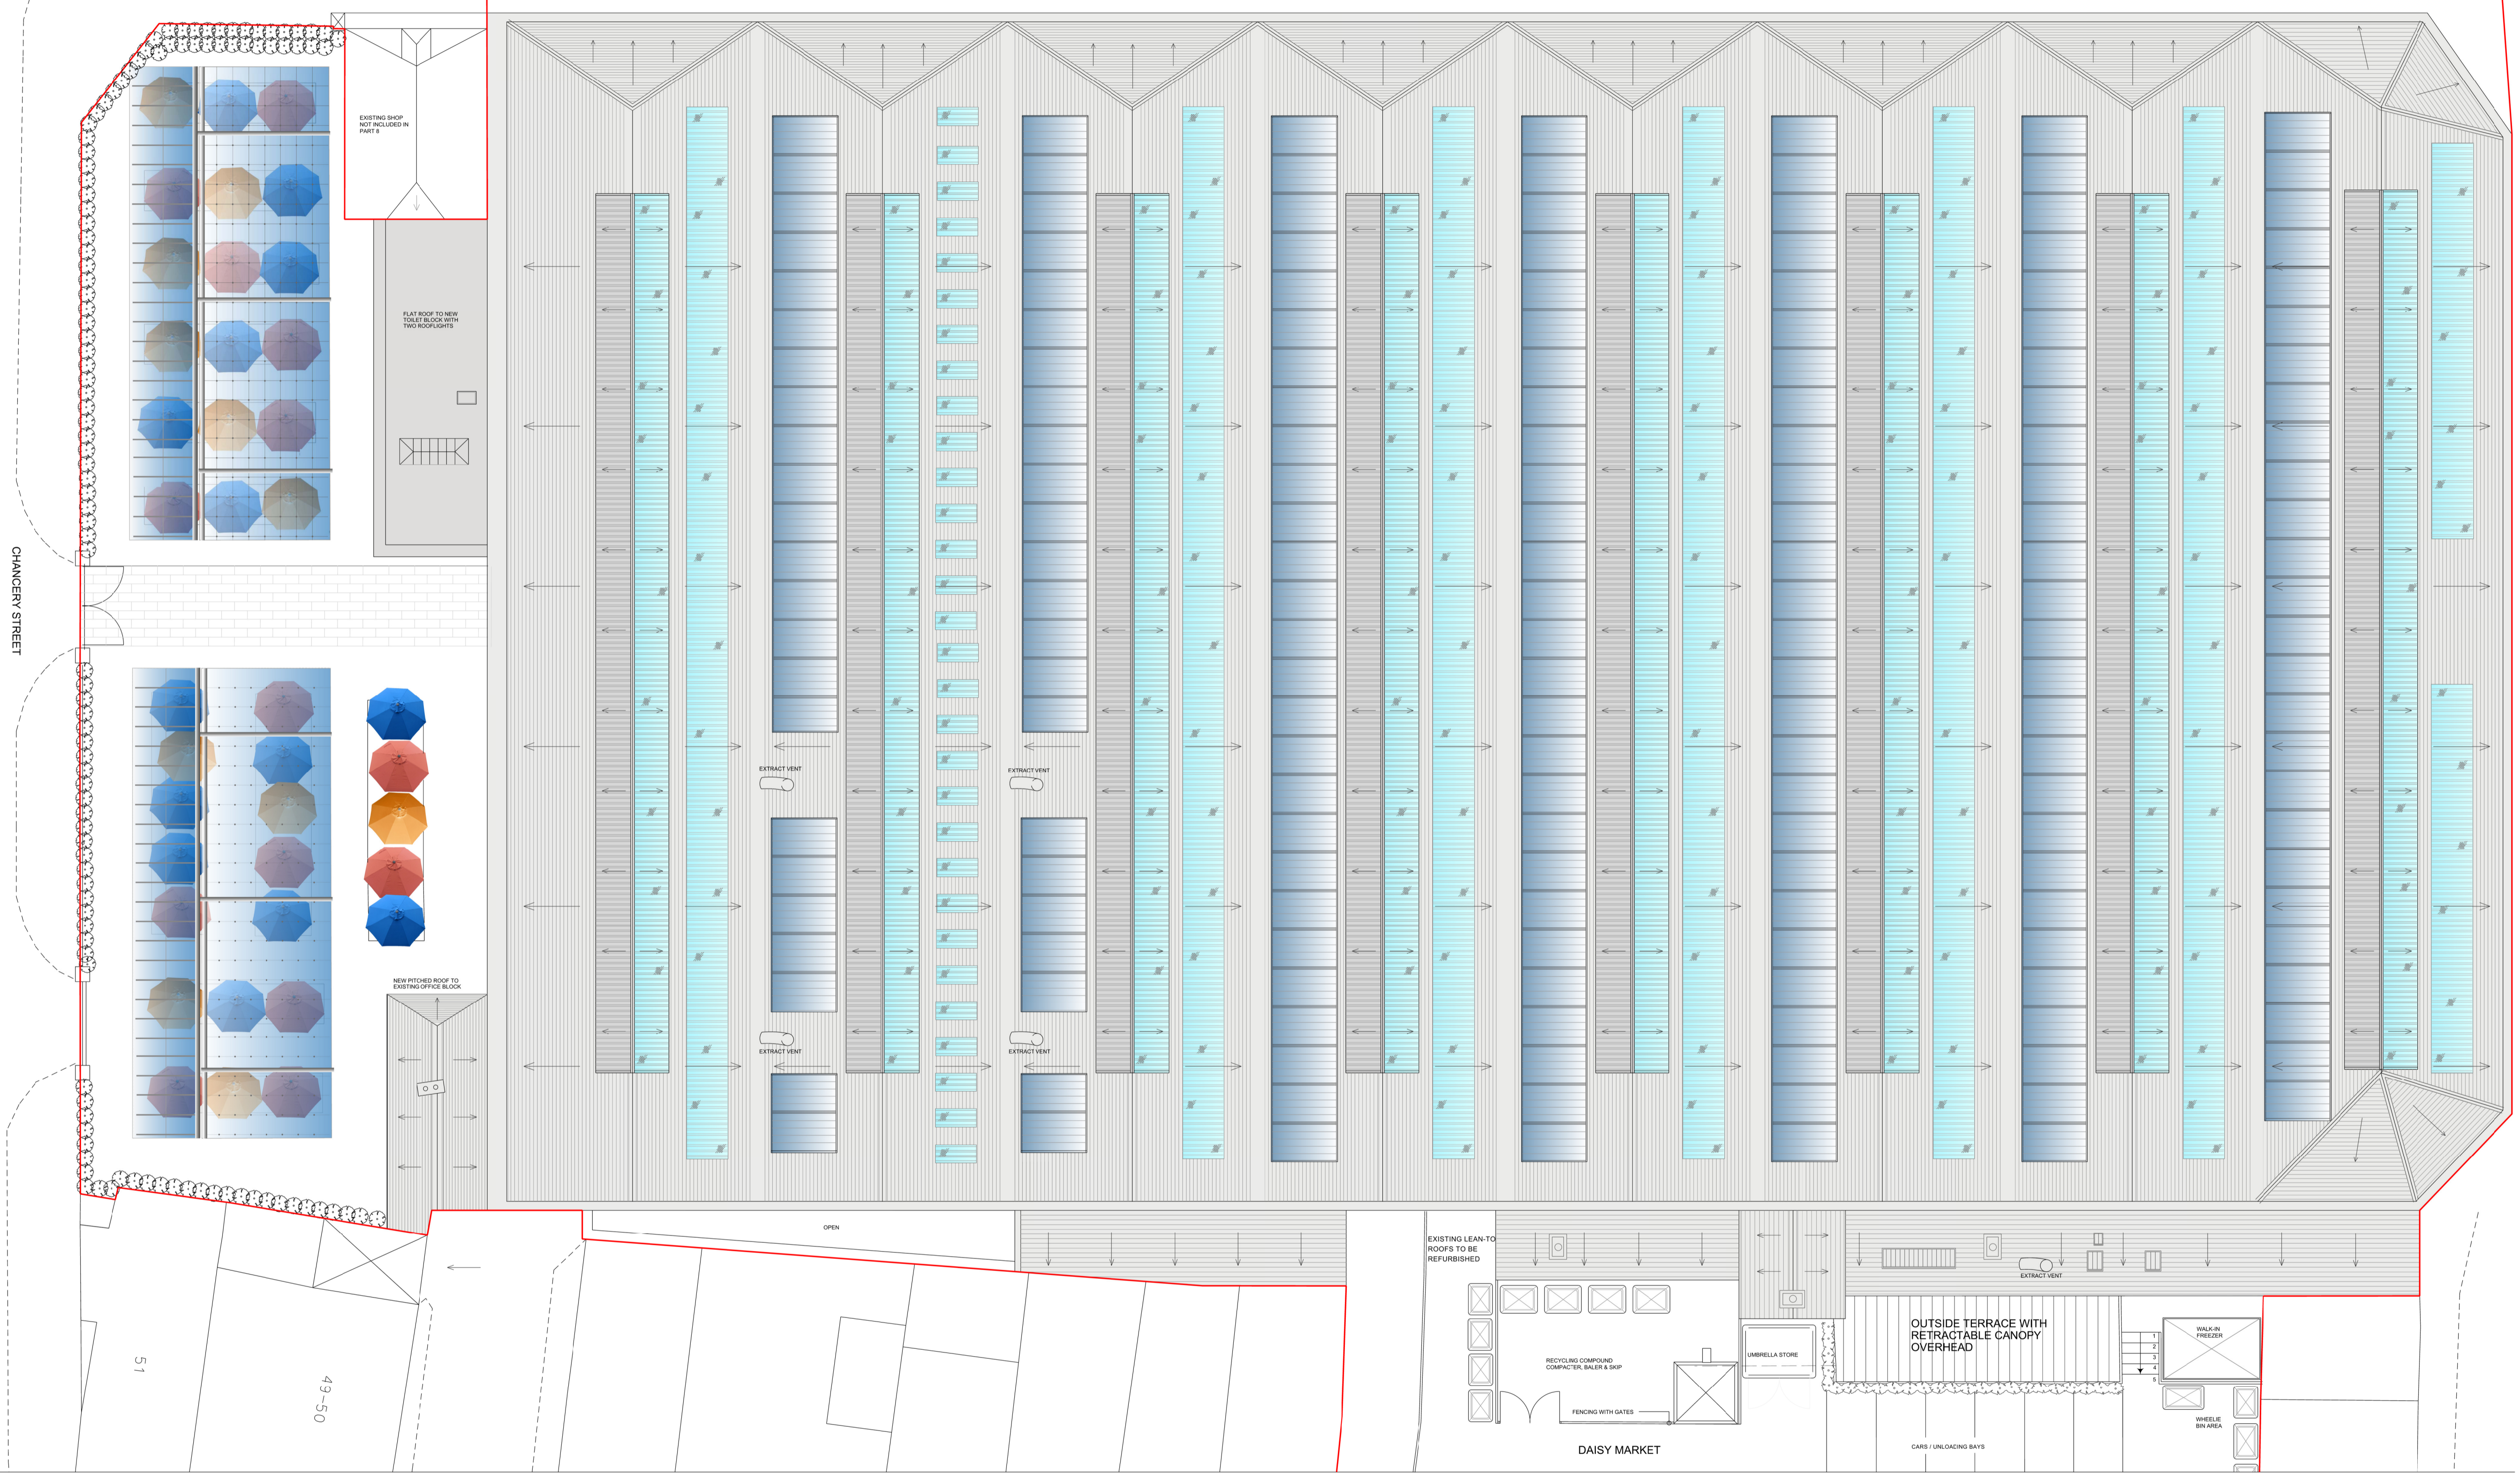

ST MICHAN'S STREET

CHANCERY STREET

MARY'S LANE

Proposed Roof Plan for New Retail Markets
Scale 1:100