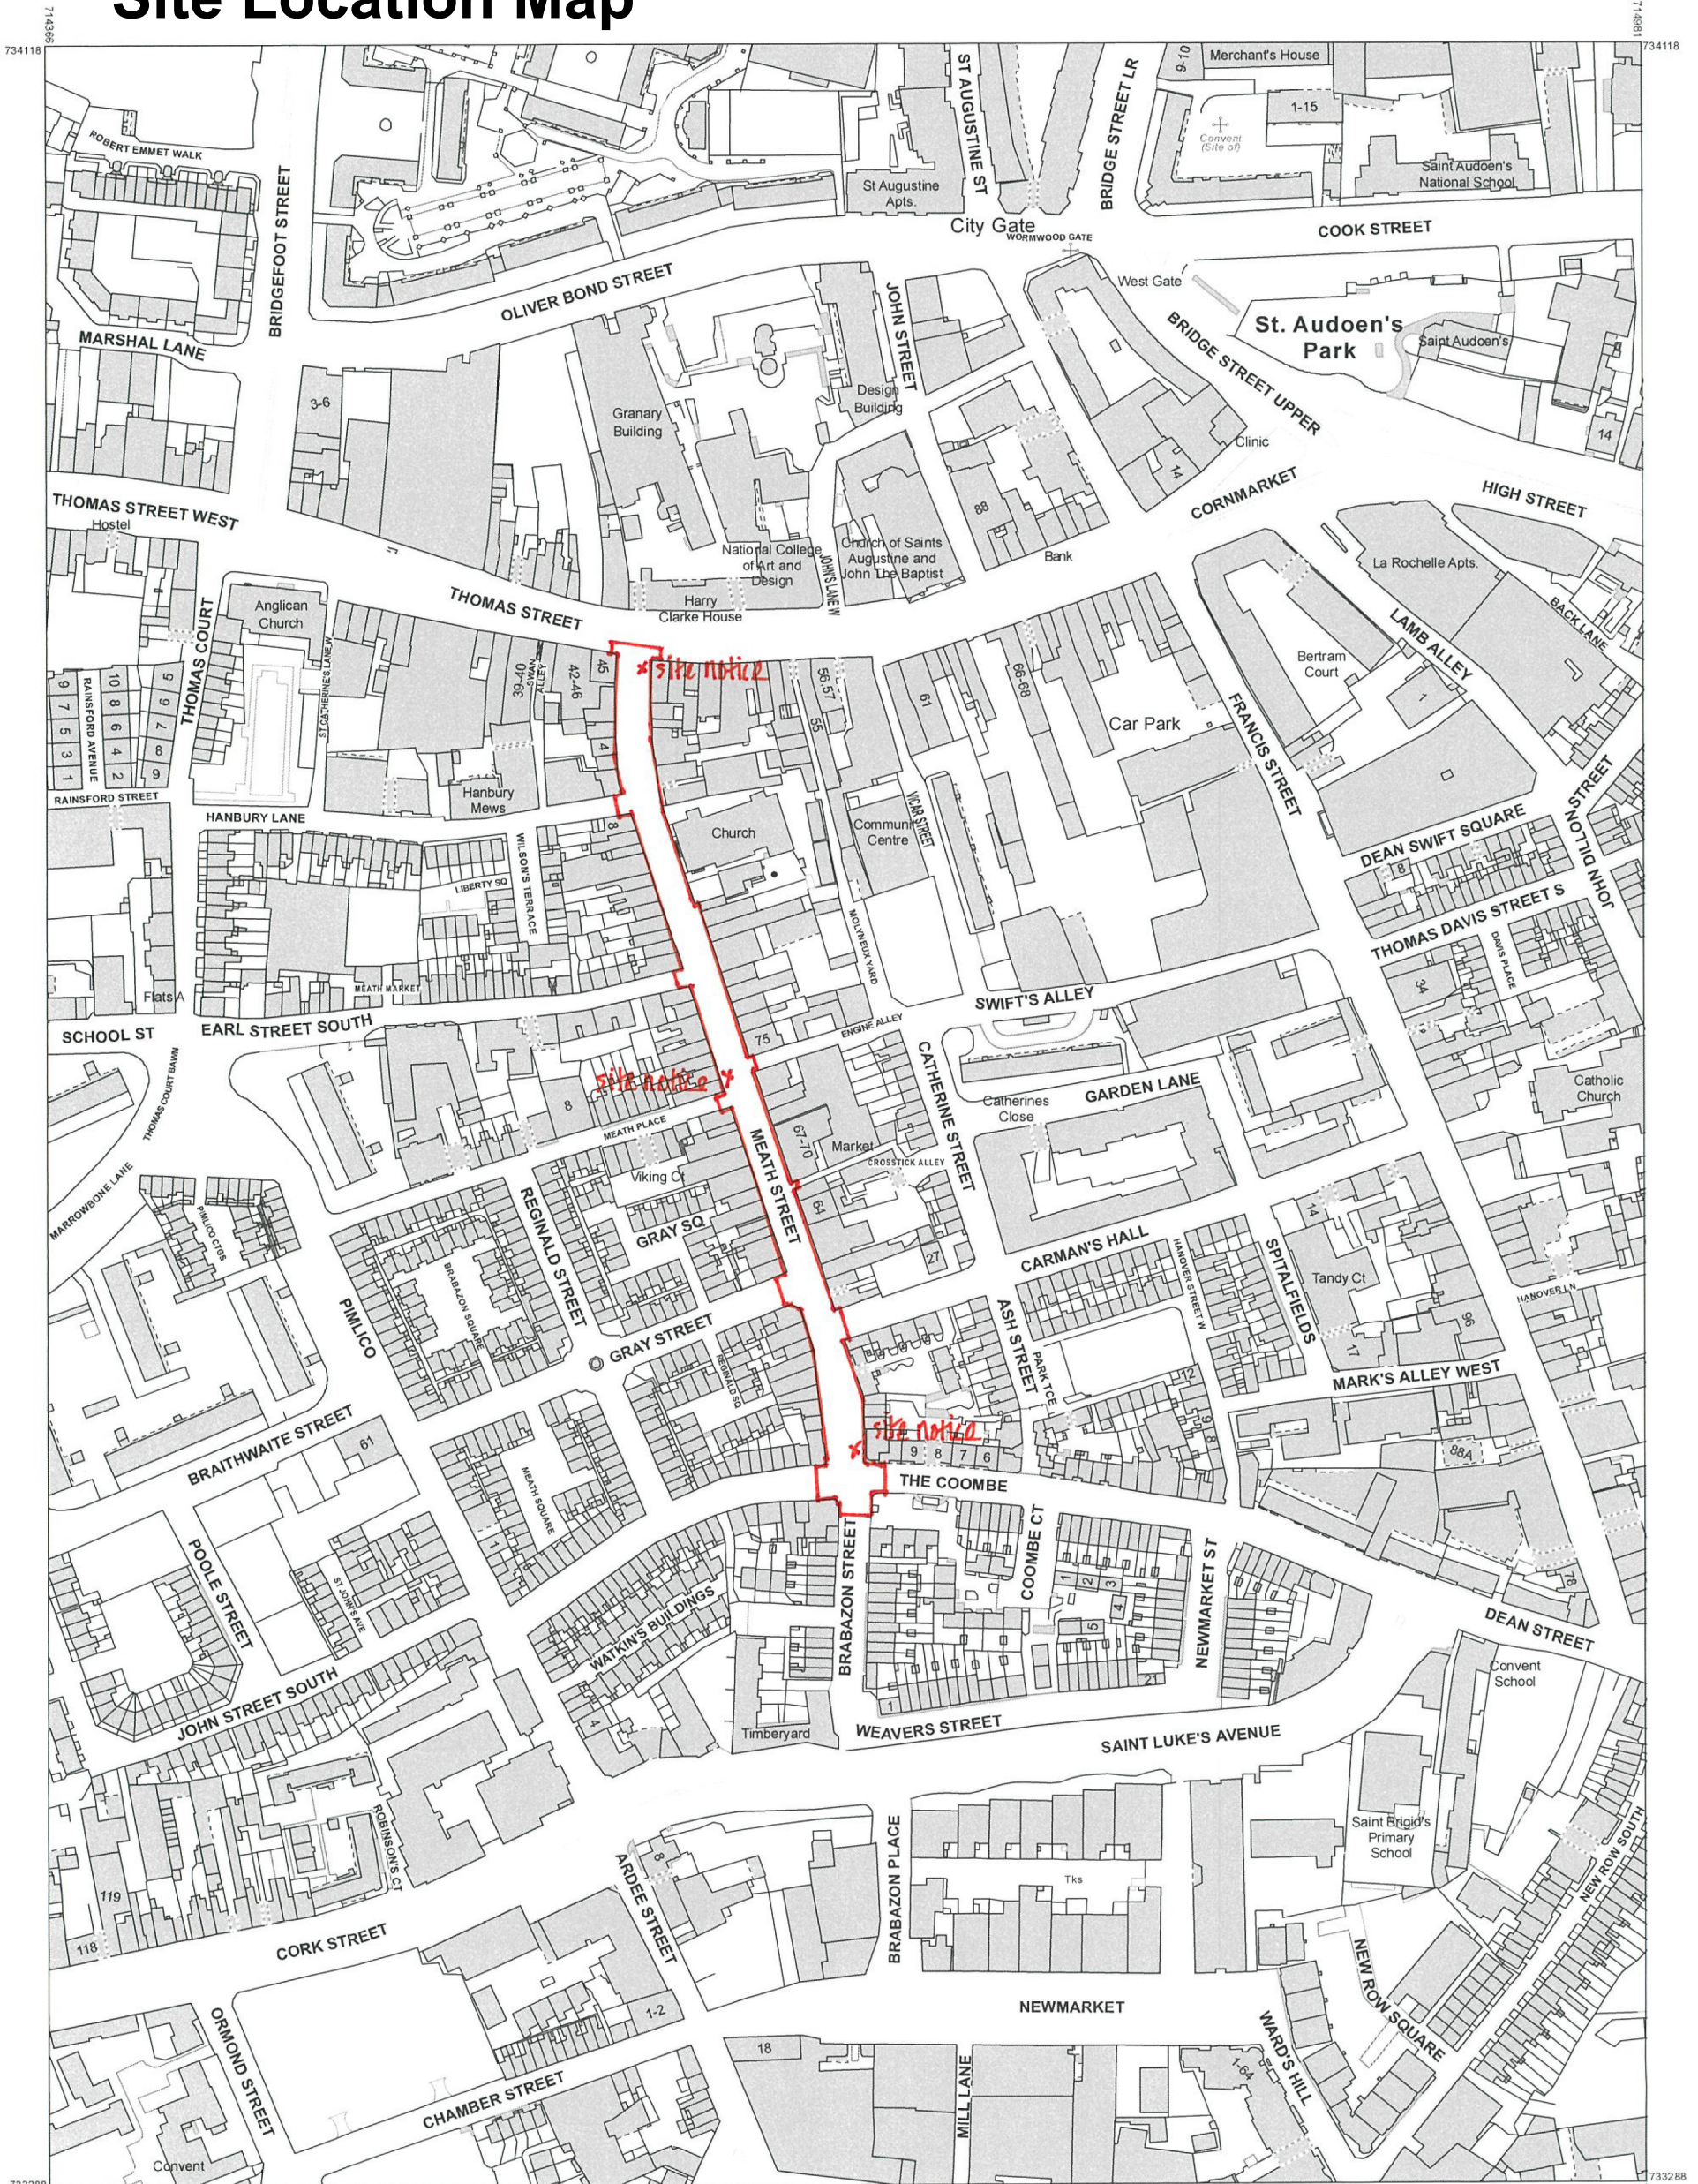

Site Location Map

OUTPUT SCALE: 1:2,500

CENTRE COORDINATES:
ITM 714674,733703

ORDER NO.:
50212490_1

PUBLISHED:
10/08/2021

MAP SERIES:
1:1,000
1:1,000

MAP SHEETS:
3263-09
3263-14

CAPTURE RESOLUTION:
The map objects are only accurate to the resolution at which they were captured. Output scale is not indicative of data capture scale. Further information is available at: <http://www.osi.ie>; search 'Capture Resolution'

LEGEND:
<http://www.osi.ie>; search 'Large Scale Legend'

COMPILED AND PUBLISHED BY:
Ordnance Survey Ireland,
Phoenix Park,
Dublin 8,
Ireland.

All rights reserved.
No part of this publication may be copied, reproduced or transmitted in any form or by any means without the prior written permission of the copyright owners.

Ordnance Survey maps never show legal property boundaries, nor do they show ownership of physical features.

Unauthorised reproduction infringes Ordnance Survey Ireland and Government of Ireland copyright.

The representation on this map of a road, track or footpath is not evidence of the existence of a right of way.

©Suirbhéireacht Ordnáis Éireann, 2021
©Ordnance Survey Ireland, 2021
www.osi.ie/copyright