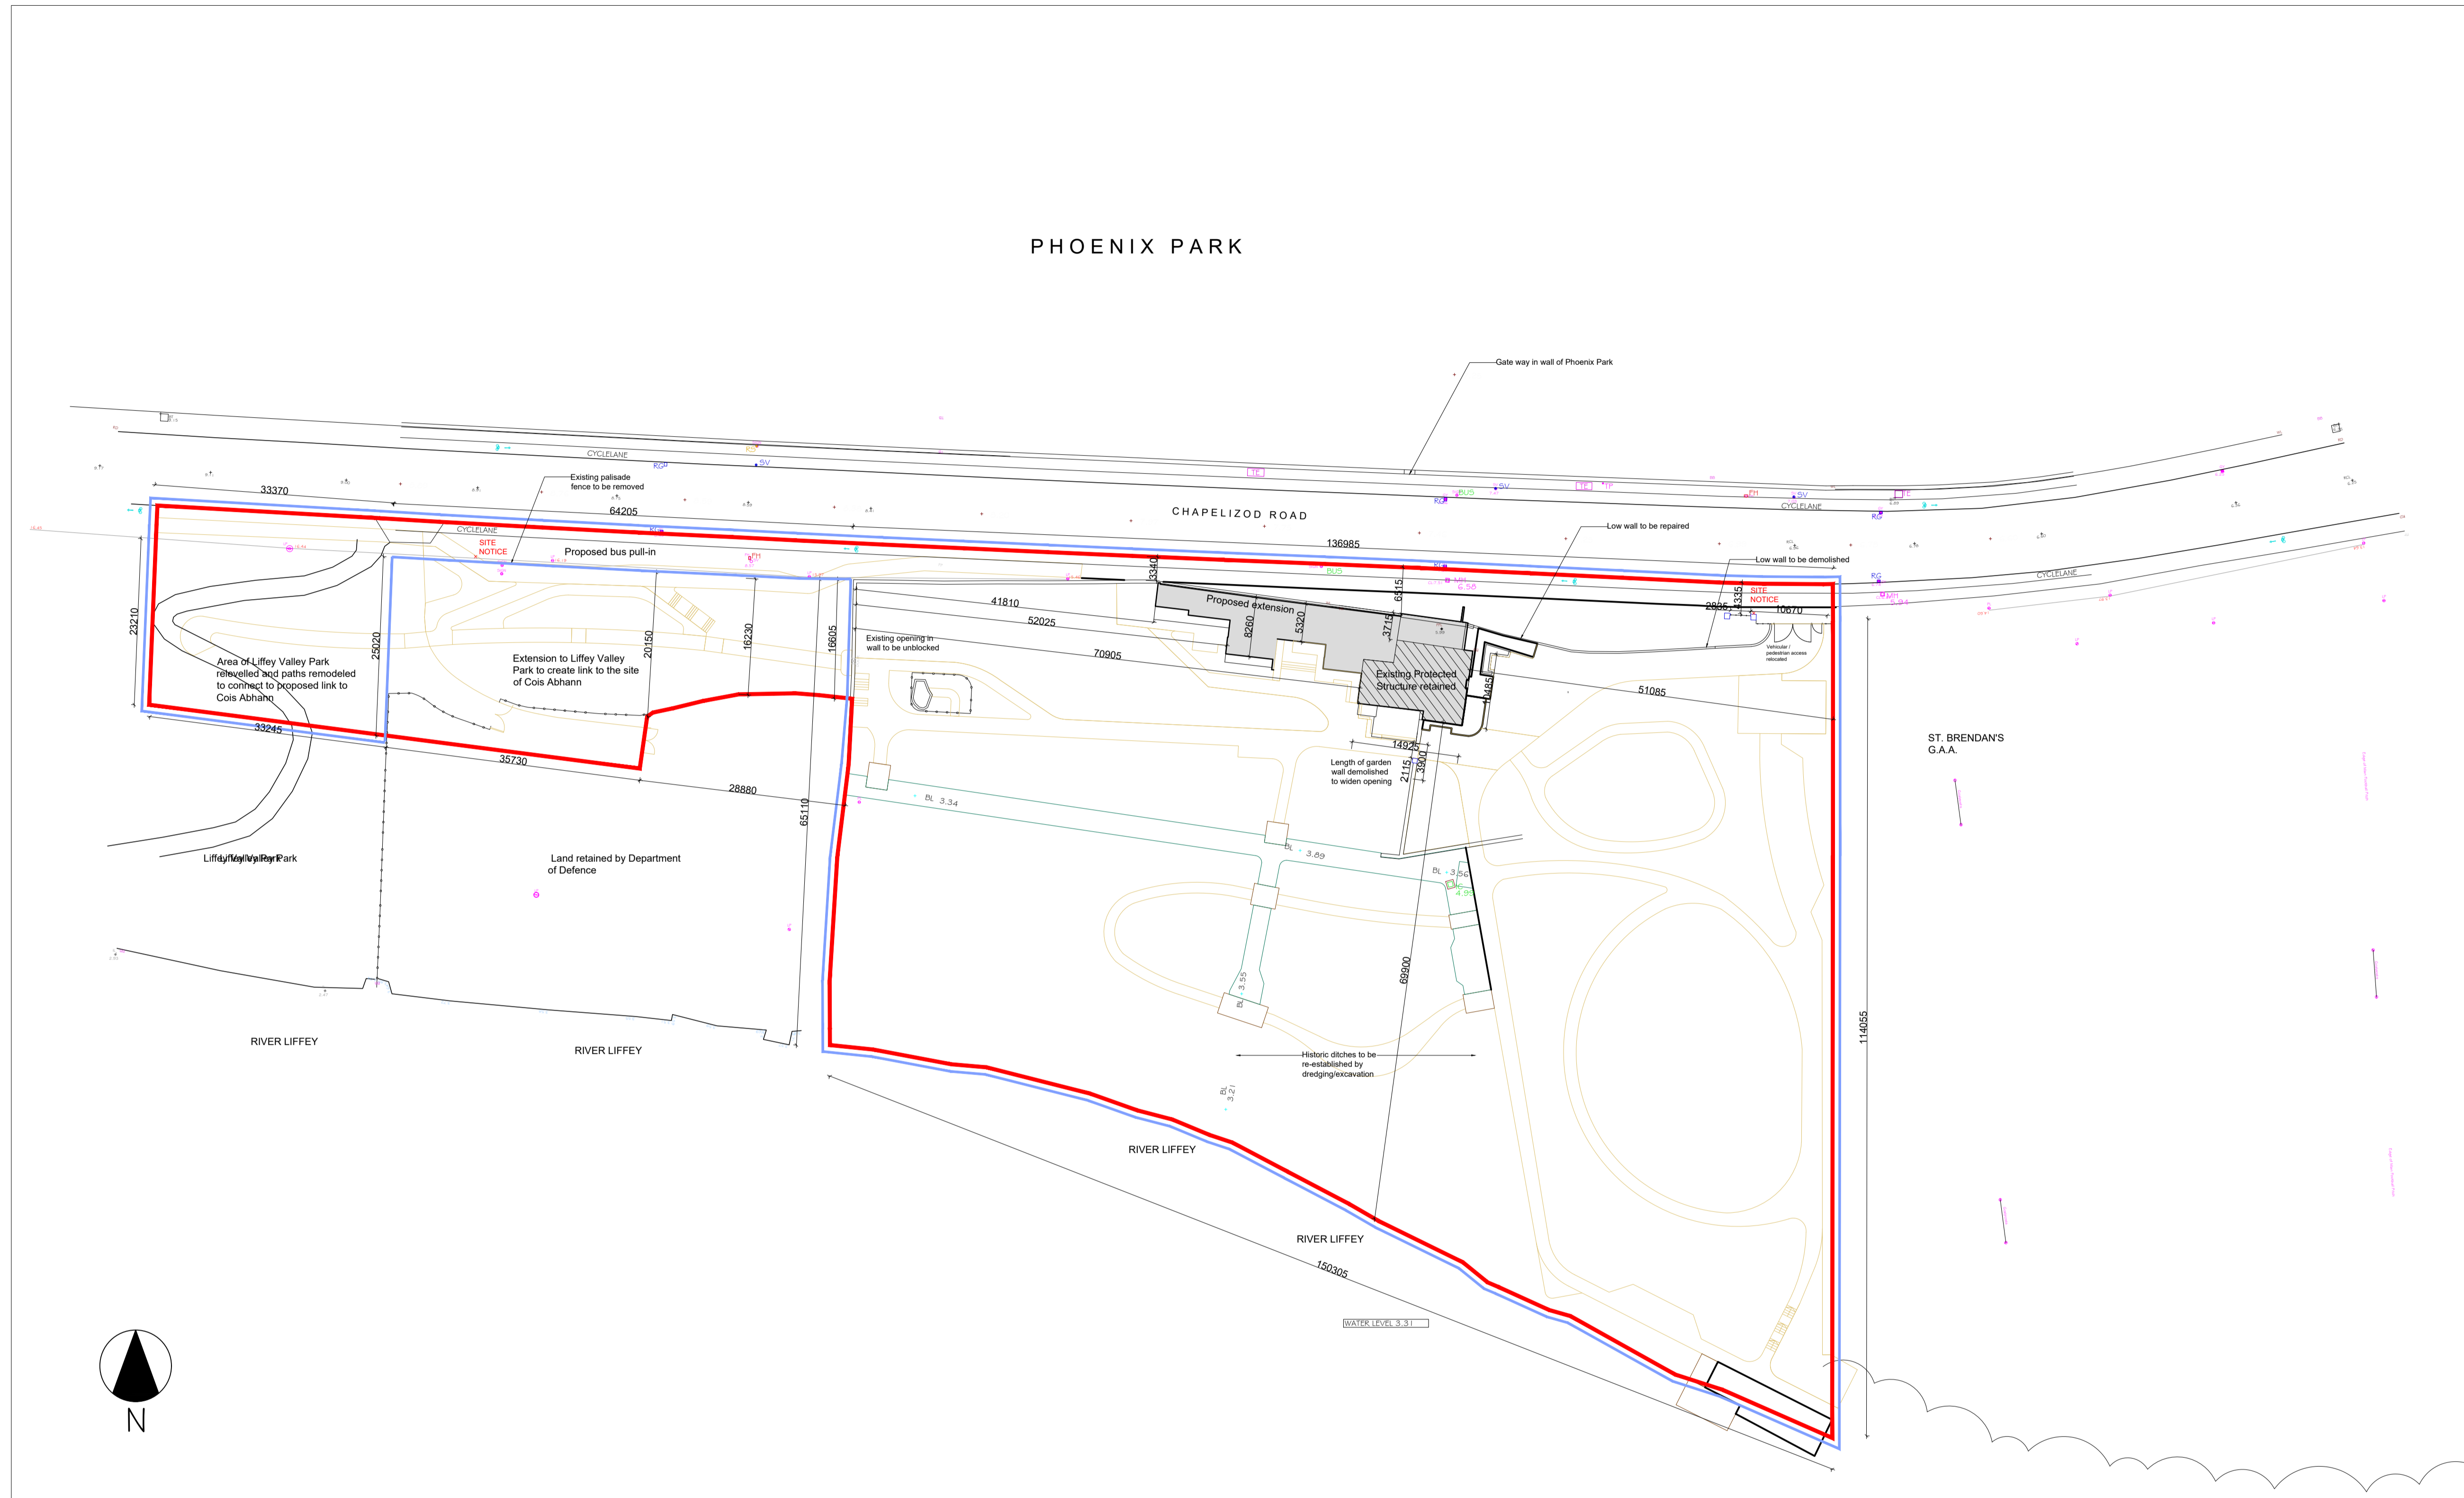

PHOENIX PARK

1 SITE PLAN
1:500