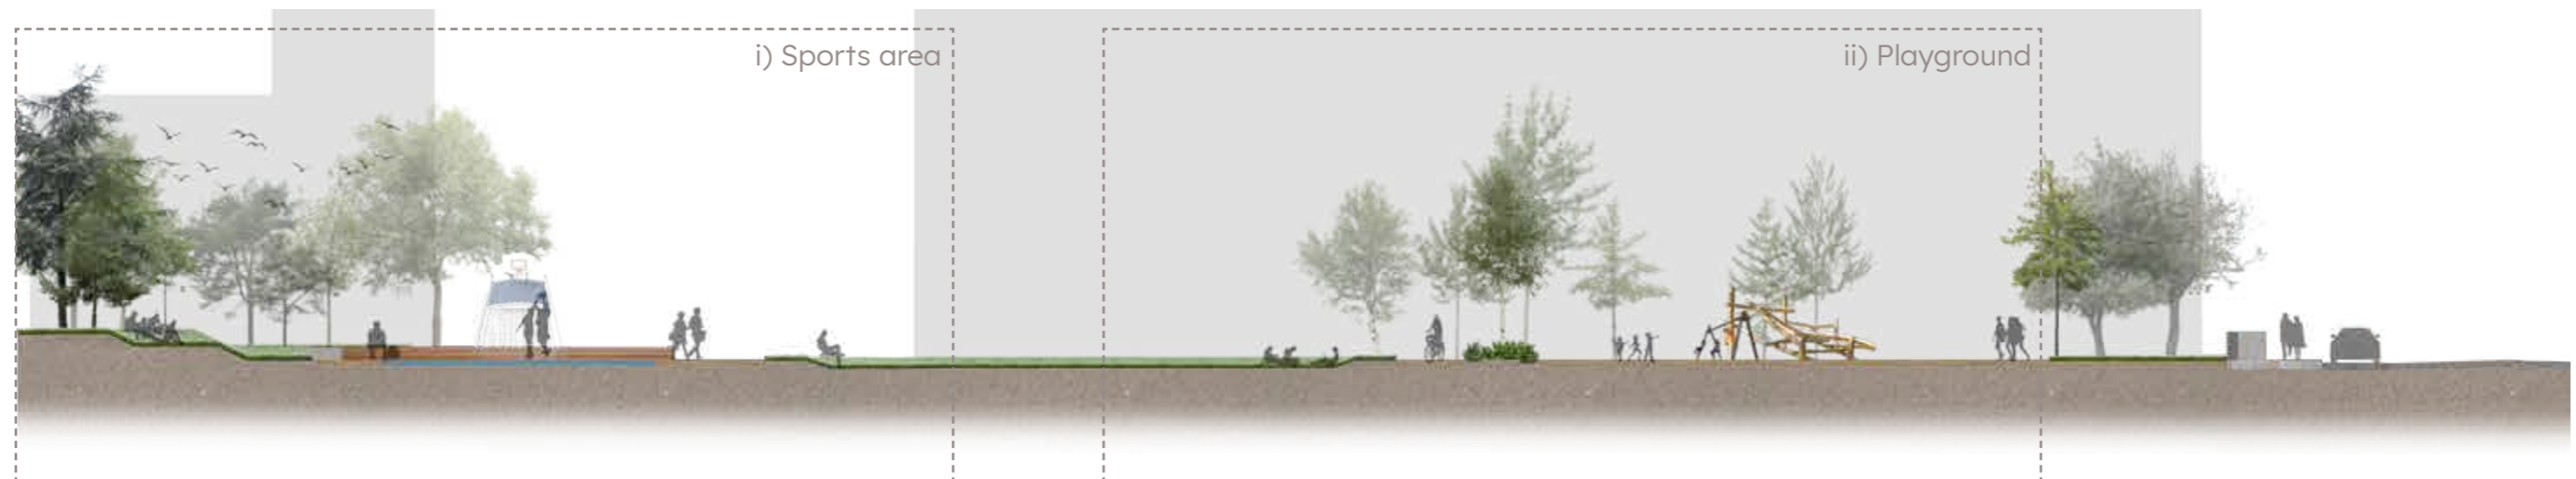

BVF - Basin View

LSOC003 - Social Housing Bundle 4 & 5

Concept

LSOC003 - Social Housing Bundle 4 & 5 - BVF Basin View

Reference Images

BVF - Basin View

References to Oisín Kelly
- Inscribed Timber Benches

- Oisín Kelly Park Entrance

- Timber Sculpture Location

Reference Images

BVF - Basin View

Sports and Recreation

Courtyards

Amphitheatre

City Basin references

Proposals

LSOC003 - Social Housing Bundle 4 & 5 - BVF Basin View

Landscape plan

BVF - Basin View

Landscape Section

BVF - Basin View

Section A

Unit 5, Woodpark
The Rise
Glasnevin
Dublin 9
D09 NA02

www.mitchell.ie