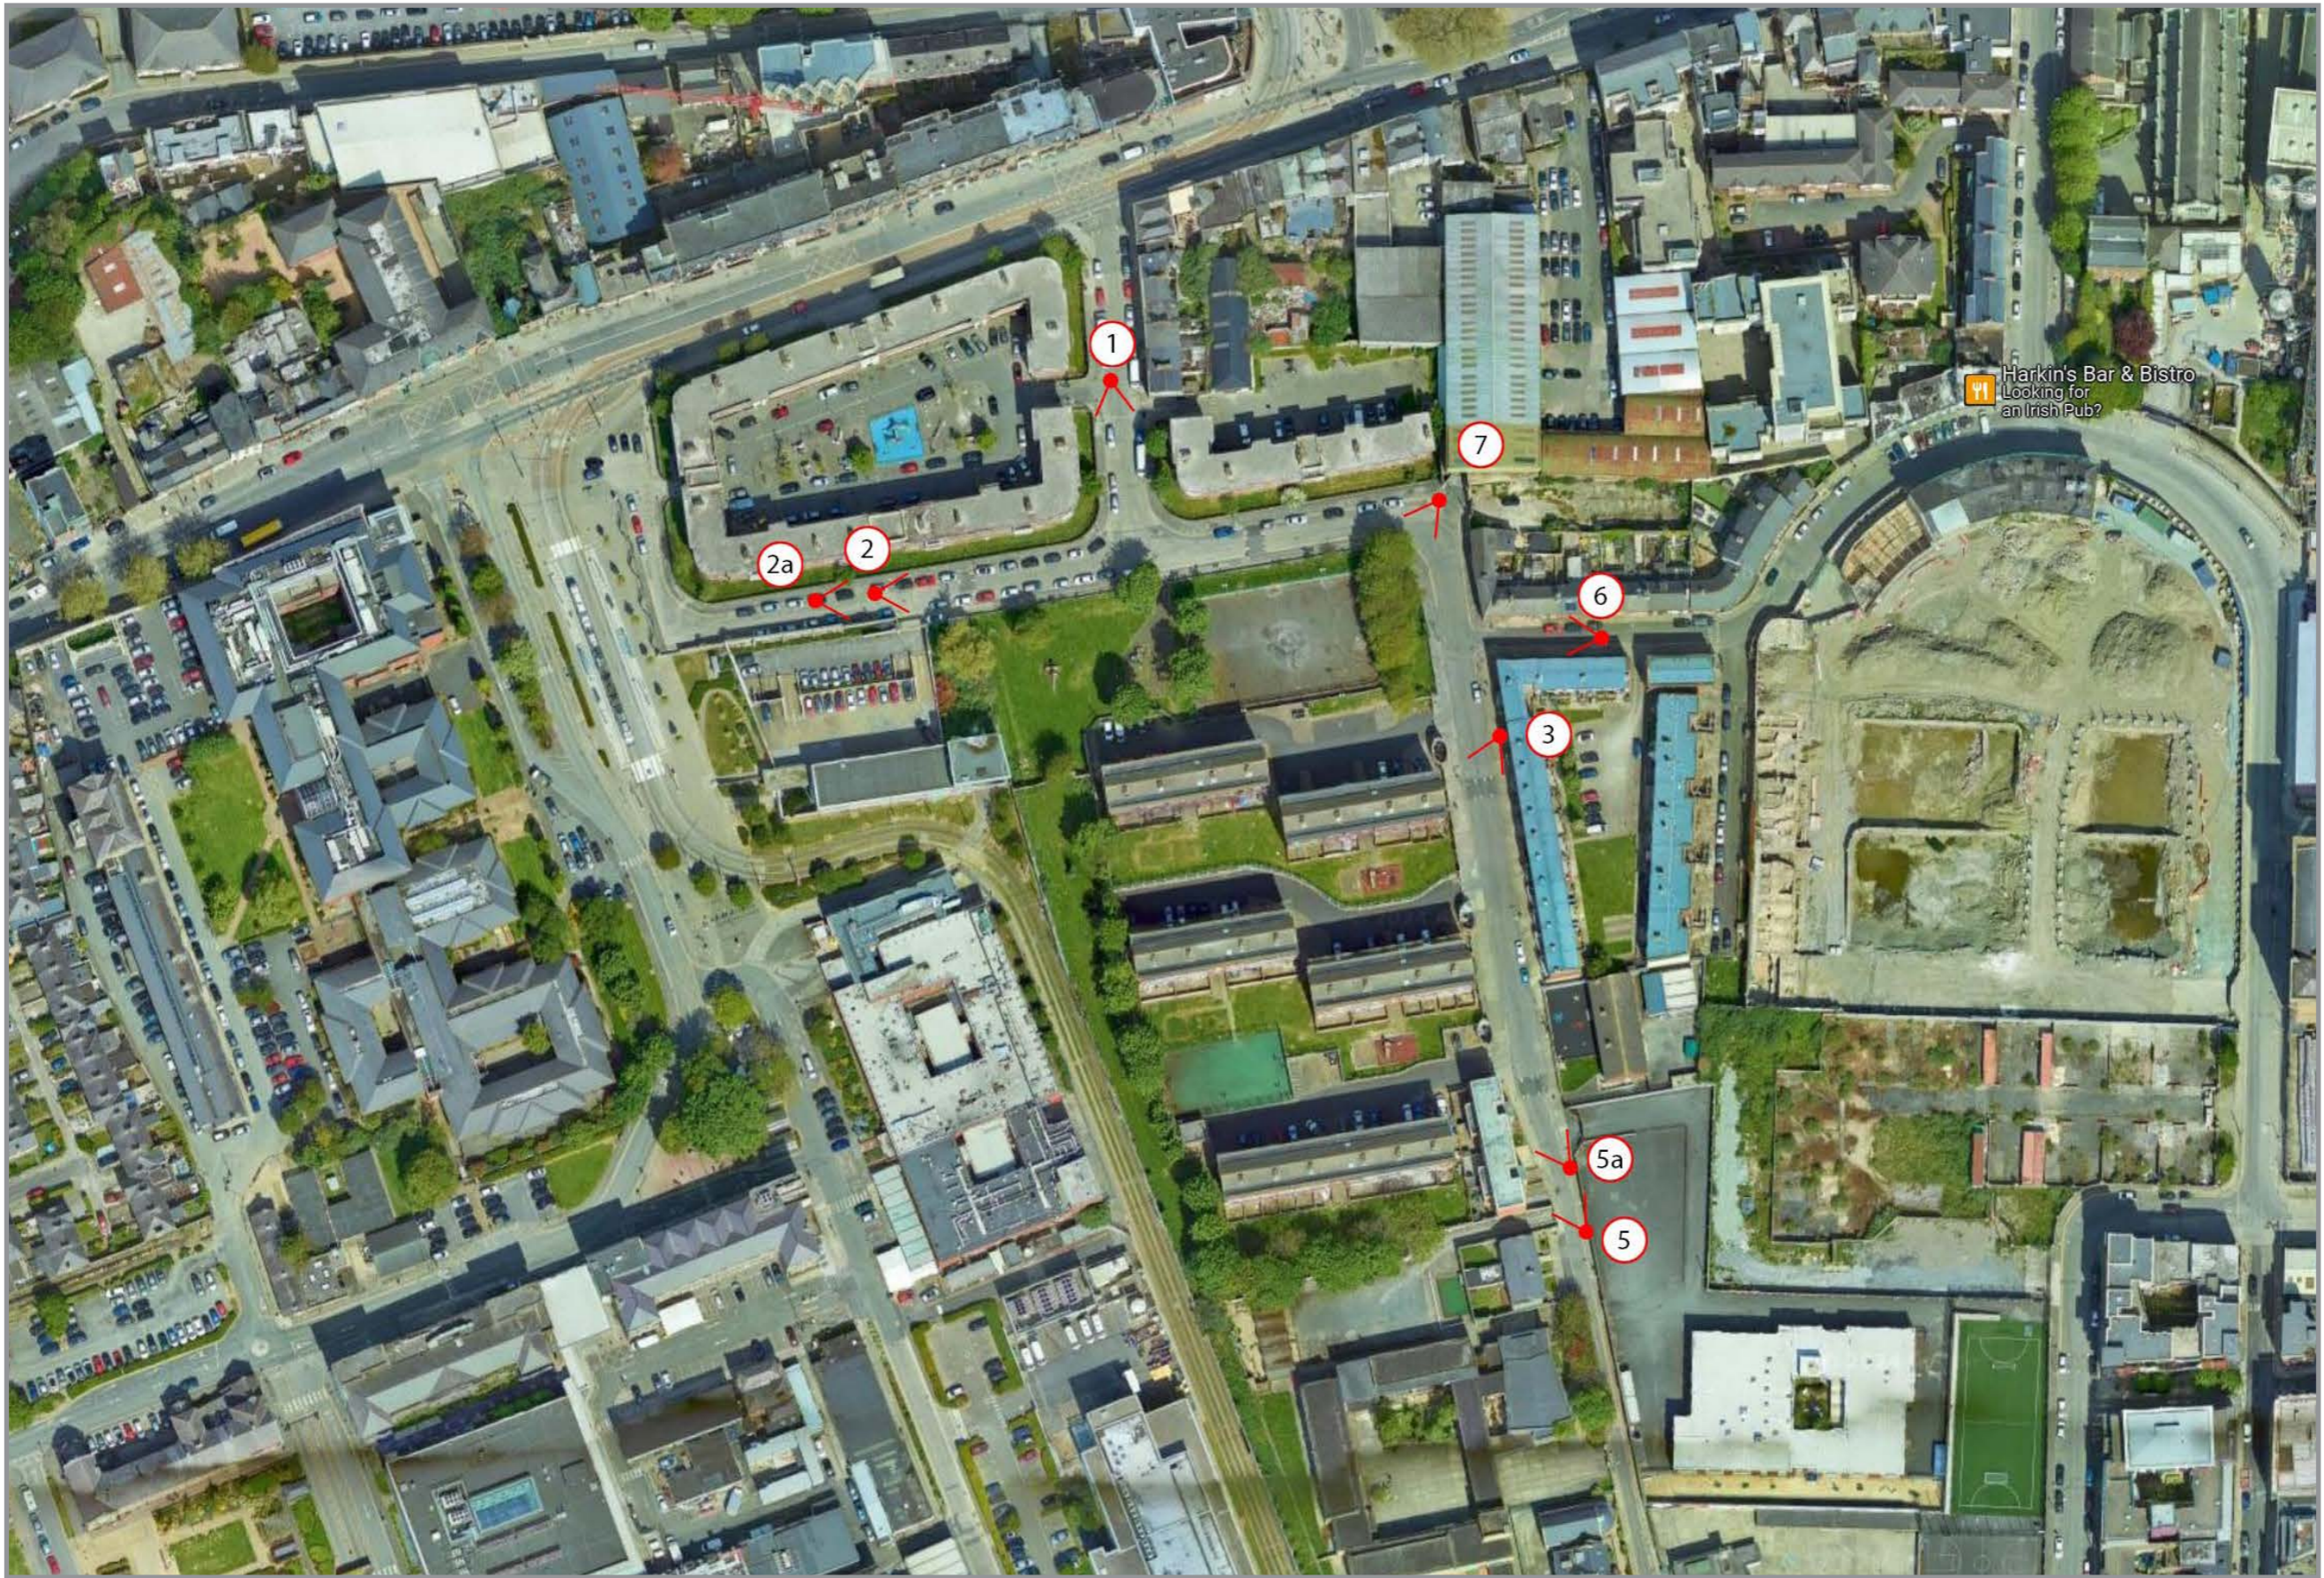

Proposed Basin View Flats

Verified Photomontages & Computer-generated imagery (CGIs)

View Location Map

This map is for view location purposes only. Please refer to Architects drawings for site layout and redline boundary.