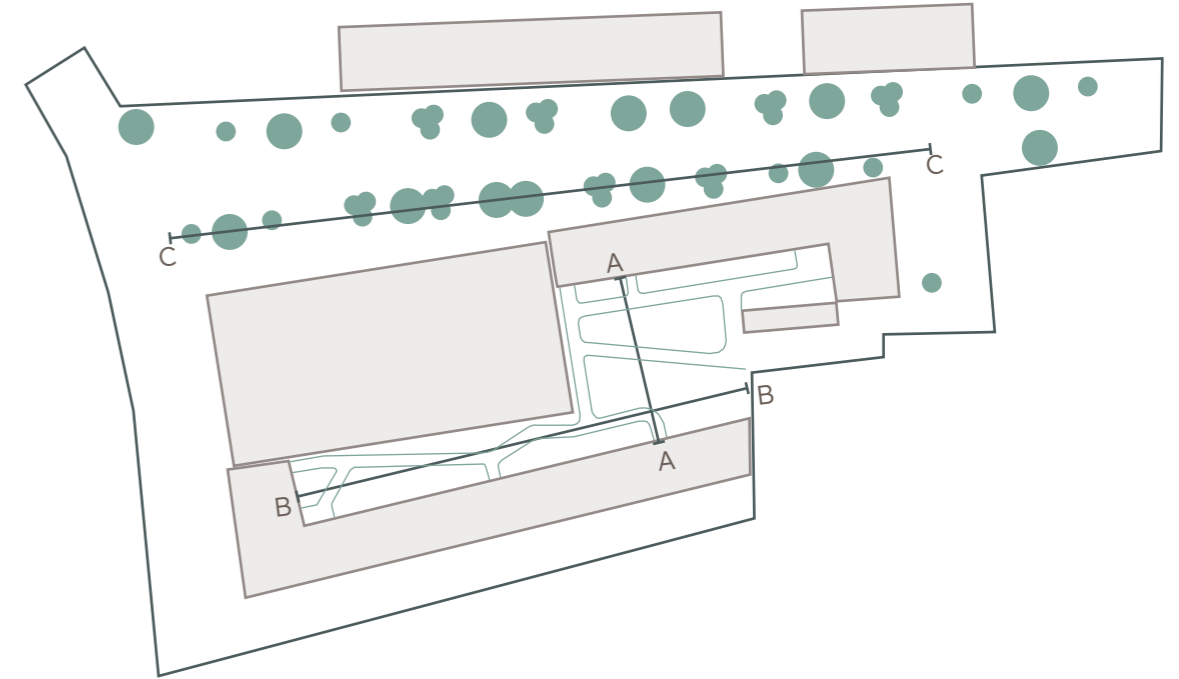

Landscape Sections

SHB4 - CVD - Croke Villas