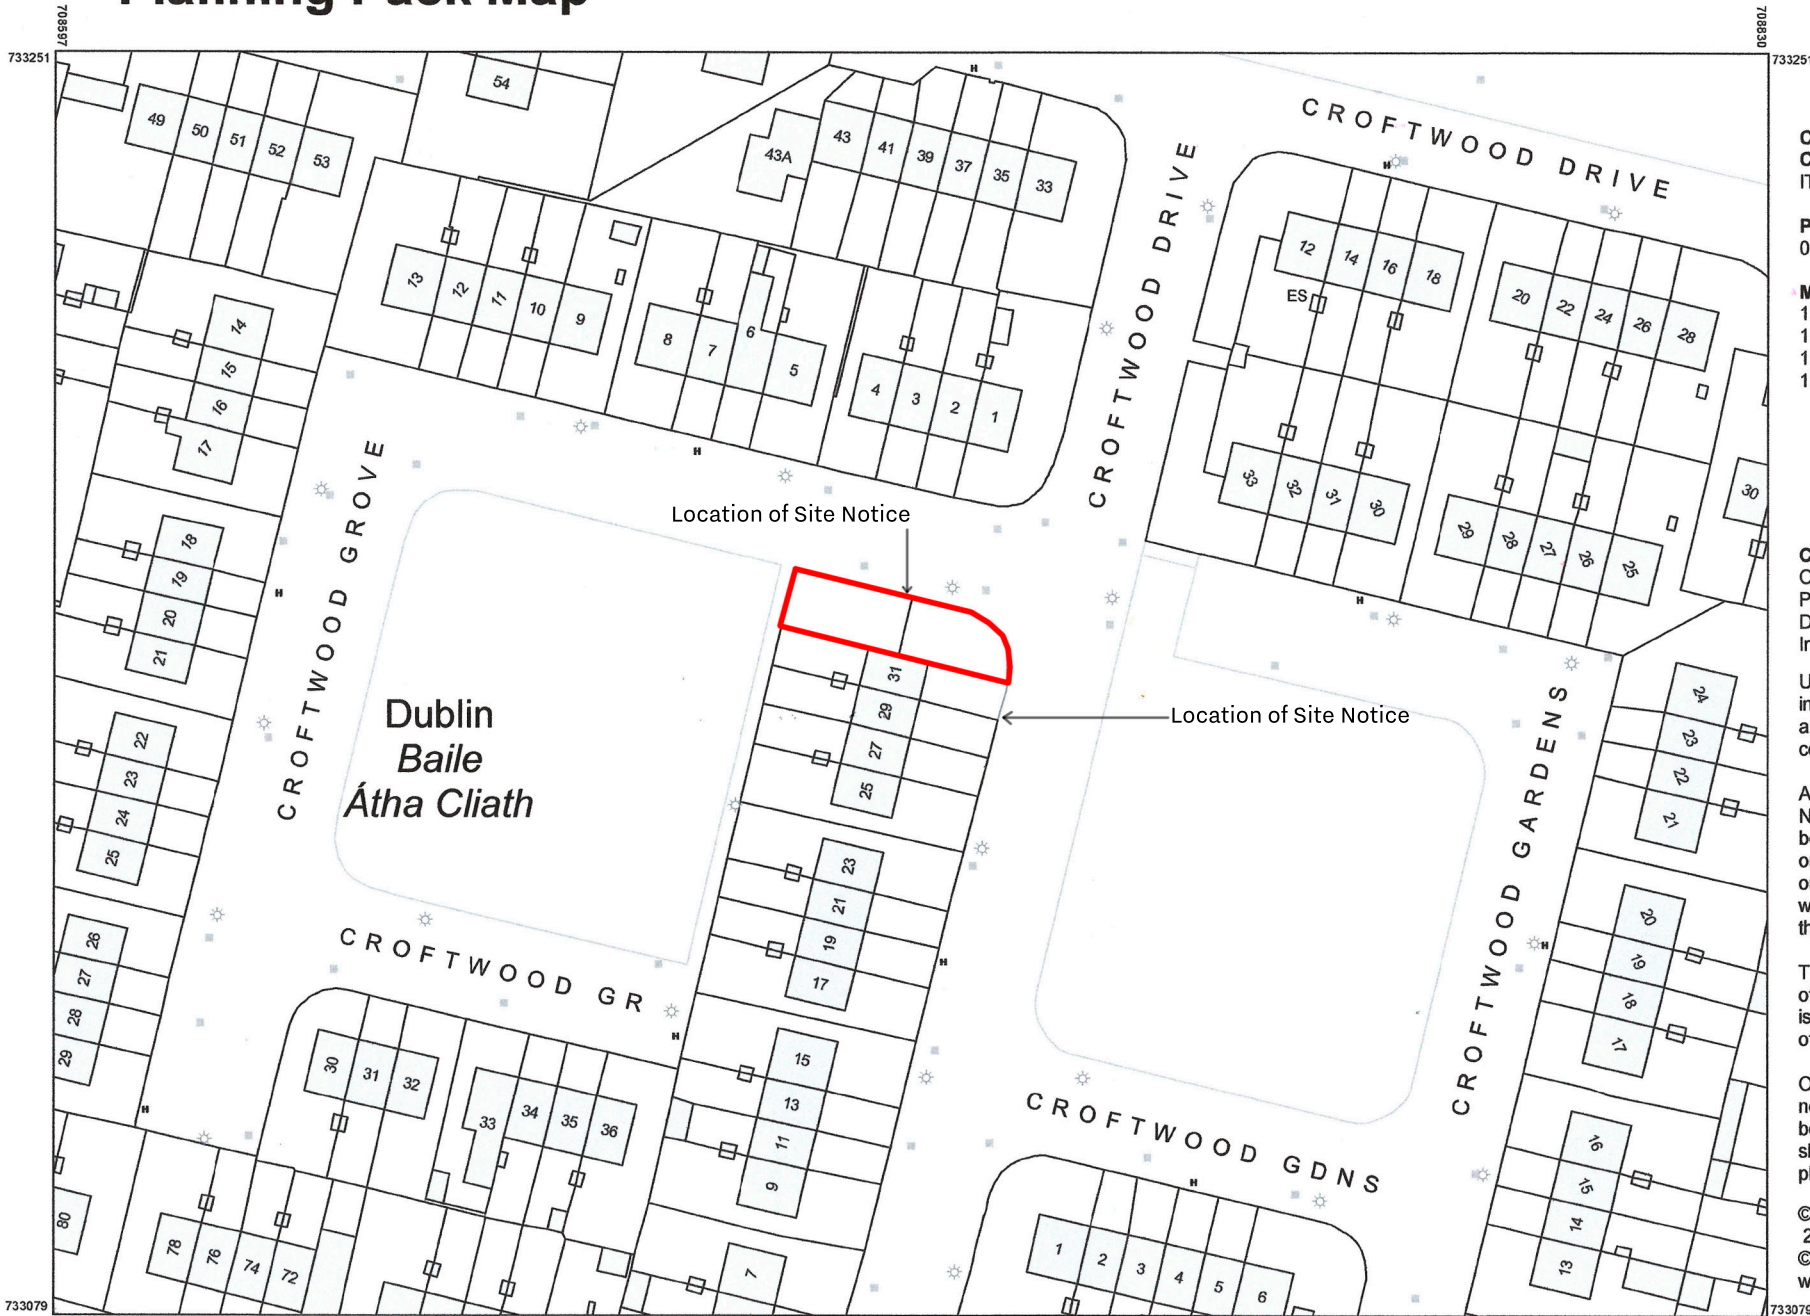

Planning Pack Map

CENTRE COORDINATES:
ITM 708714,733165

PUBLISHED: 03/12/2019 **ORDER NO.:** 50097280_1

MAP SERIES: 1:1,000 **MAP SHEETS:** 3262-11
1:1,000 3262-12
1:1,000 3262-16
1:1,000 3262-17

COMPILED AND PUBLISHED BY:
Ordnance Survey Ireland,
Phoenix Park,
Dublin 8,
Ireland.

The representation on this map of a road, track or footpath is not evidence of the existence of a right of way.

Ordnance Survey maps never show legal property boundaries, nor do they show ownership of physical features.